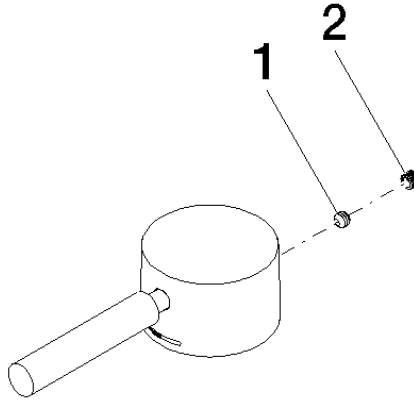

**Handle for washstand deck mounting Lever 52 x 35 x 117 mm - Brushed
Bronze (PVD)**

SPARE PARTS

90 20 66 002 00 Product version from 4/1/2025

| | | |
|---|-------------------------------|--------------------|
|  | Brushed Bronze (PVD) | 90 20 66 002 00-42 |
|  | Chrome | 90 20 66 002 00-00 |
|  | Brushed Platinum | 90 20 66 002 00-06 |
|  | Platinum | 90 20 66 002 00-08 |
|  | Dark Chrome | 90 20 66 002 00-19 |
|  | Light Gold (PVD) | 90 20 66 002 00-26 |
|  | Brushed Light Gold (PVD) | 90 20 66 002 00-27 |
|  | Brushed Durabrass (23kt Gold) | 90 20 66 002 00-28 |
|  | Matte Black | 90 20 66 002 00-33 |
|  | Brushed Gold (PVD) | 90 20 66 002 00-37 |
|  | Brushed Dark Brass (PVD) | 90 20 66 002 00-39 |
|  | Brushed Champagne (22kt Gold) | 90 20 66 002 00-46 |
|  | Champagne (22kt Gold) | 90 20 66 002 00-47 |
|  | Brushed Chrome | 90 20 66 002 00-93 |
|  | Brushed Dark Platinum | 90 20 66 002 00-99 |

Handle for washstand deck mounting Lever 52 x 35 x 117 mm - Brushed
Bronze (PVD)

SPARE PARTS

90 20 66 002 00 Product version from 4/1/2025

Handle for washstand deck mounting Lever 52 x 35 x 117 mm - Brushed
Bronze (PVD)

SPARE PARTS

90 20 66 002 00 Product version from 4/1/2025

**Handle for washstand deck mounting Lever 52 x 35 x 117 mm - Brushed
Bronze (PVD)**

SPARE PARTS

90 20 66 002 00 Product version from 4/1/2025

Parts for other
finishes can be found
here: [Chrome](#)

Spare parts list

| No. | Item Number | Name | Quantity used | Delivery time |
|-----|--------------------|--|---------------|---------------|
| 1 | 90 31 11 063 00 90 | Mounting Threaded pin with hexagon socket with cup point M5 x 4 mm - | 1.00 | 14 |
| 2 | 90 31 20 109 00 90 | Plug - | 1.00 | 14 |