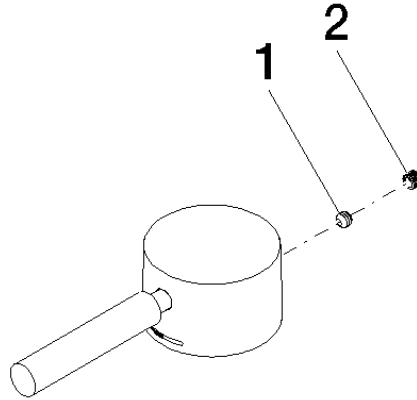

**Handle for washstand deck mounting Lever 52 x 35 x 117 mm - Brushed
Champagne (22kt Gold)**

SPARE PARTS

90 20 66 002 00 Product version from 4/1/2025

	Brushed Champagne (22kt Gold)	90 20 66 002 00-46
	Chrome	90 20 66 002 00-00
	Brushed Platinum	90 20 66 002 00-06
	Platinum	90 20 66 002 00-08
	Dark Chrome	90 20 66 002 00-19
	Light Gold (PVD)	90 20 66 002 00-26
	Brushed Light Gold (PVD)	90 20 66 002 00-27
	Brushed Durabrass (23kt Gold)	90 20 66 002 00-28
	Matte Black	90 20 66 002 00-33
	Brushed Gold (PVD)	90 20 66 002 00-37
	Brushed Dark Brass (PVD)	90 20 66 002 00-39
	Brushed Bronze (PVD)	90 20 66 002 00-42
	Champagne (22kt Gold)	90 20 66 002 00-47
	Brushed Chrome	90 20 66 002 00-93
	Brushed Dark Platinum	90 20 66 002 00-99

Handle for washstand deck mounting Lever 52 x 35 x 117 mm - Brushed
Champagne (22kt Gold)

SPARE PARTS

90 20 66 002 00 Product version from 4/1/2025

Handle for washstand deck mounting Lever 52 x 35 x 117 mm - Brushed
Champagne (22kt Gold)

SPARE PARTS

90 20 66 002 00 Product version from 4/1/2025

**Handle for washstand deck mounting Lever 52 x 35 x 117 mm - Brushed
Champagne (22kt Gold)**

SPARE PARTS

90 20 66 002 00 Product version from 4/1/2025

Parts for other
finishes can be found
here: [Chrome](#)

Spare parts list

No.	Item Number	Name	Quantity used	Delivery time
1	90 31 11 063 00 90	Mounting Threaded pin with hexagon socket with cup point M5 x 4 mm -	1.00	14
2	90 31 20 109 00 90	Plug -	1.00	14