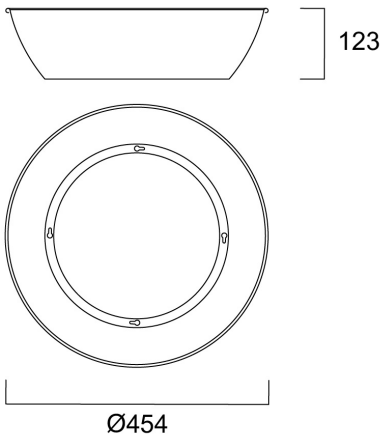

Technical drawings

Data table

Alu Shade Alu Color For 26/32Klm 0039746

GENERAL DATA

Product name	Alu Shade Alu Color For 26/32Klm
Technology	Accessory
E-number FI	4357118
Warranty	5 years

ELECTRICAL DATA

Control gear required	No
-----------------------	----

PHYSICAL DATA

Nominal Product Diameter (mm)	454
Weight (kg)	0.66

PACKAGING

Single packaging type	Plastic
Product EAN number	5410288397467
Packaging single width (cm)	45.4
Packaging single depth (cm)	12.3
DUN14 (outer)	15410288397464
Packaging outer length / height (cm)	50.0