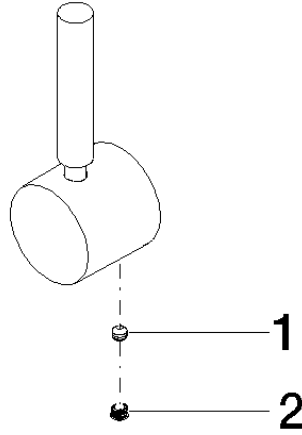

Handle Lever for washstand deck mounting 52 x 35 x 117 mm - Light Gold (PVD)

SPARE PARTS

90 20 66 003 00 Product version from 4/1/2025

	Light Gold (PVD)	90 20 66 003 00-26
	Chrome	90 20 66 003 00-00
	Brushed Platinum	90 20 66 003 00-06
	Platinum	90 20 66 003 00-08
	Durabronze (23kt Gold)	90 20 66 003 00-09
	Dark Chrome	90 20 66 003 00-19
	Brushed Light Gold (PVD)	90 20 66 003 00-27
	Brushed Durabronze (23kt Gold)	90 20 66 003 00-28
	Matte Black	90 20 66 003 00-33
	Brushed Gold (PVD)	90 20 66 003 00-37
	Brushed Dark Brass (PVD)	90 20 66 003 00-39
	Brushed Bronze (PVD)	90 20 66 003 00-42
	Brushed Dark Bronze (PVD)	90 20 66 003 00-43
	Brushed Champagne (22kt Gold)	90 20 66 003 00-46
	Champagne (22kt Gold)	90 20 66 003 00-47
	Brushed Chrome	90 20 66 003 00-93
	Brushed Dark Platinum	90 20 66 003 00-99

Handle Lever for washstand deck mounting 52 x 35 x 117 mm - Light Gold
(PVD)

SPARE PARTS

90 20 66 003 00 Product version from 4/1/2025

Handle Lever for washstand deck mounting 52 x 35 x 117 mm - Light Gold
(PVD)

SPARE PARTS

90 20 66 003 00 Product version from 4/1/2025

90 20 66 003 00 Product version from 4/1/2025

Parts for other finishes can be found here: [Chrome](#)

Spare parts list

No.	Item Number	Name	Quantity used	Delivery time
1	90 31 11 063 00 90	Mounting Threaded pin with hexagon socket with cup point M5 x 4 mm -	1.00	14
2	90 31 20 109 00 90	Plug -	1.00	14