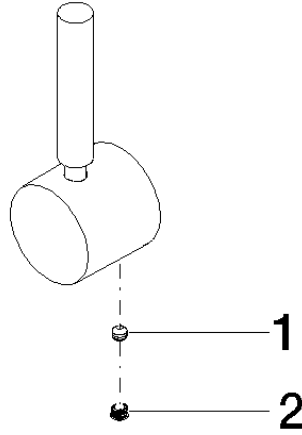

Handle Lever for washstand deck mounting 52 x 35 x 117 mm - Brushed Light Gold (PVD)

SPARE PARTS

90 20 66 003 00 Product version from 4/1/2025

	Brushed Light Gold (PVD)	90 20 66 003 00-27
	Chrome	90 20 66 003 00-00
	Brushed Platinum	90 20 66 003 00-06
	Platinum	90 20 66 003 00-08
	Durabronze (23kt Gold)	90 20 66 003 00-09
	Dark Chrome	90 20 66 003 00-19
	Light Gold (PVD)	90 20 66 003 00-26
	Brushed Durabronze (23kt Gold)	90 20 66 003 00-28
	Matte Black	90 20 66 003 00-33
	Brushed Gold (PVD)	90 20 66 003 00-37
	Brushed Dark Brass (PVD)	90 20 66 003 00-39
	Brushed Bronze (PVD)	90 20 66 003 00-42
	Brushed Dark Bronze (PVD)	90 20 66 003 00-43
	Brushed Champagne (22kt Gold)	90 20 66 003 00-46
	Champagne (22kt Gold)	90 20 66 003 00-47
	Brushed Chrome	90 20 66 003 00-93
	Brushed Dark Platinum	90 20 66 003 00-99

Handle Lever for washstand deck mounting 52 x 35 x 117 mm - Brushed Light
Gold (PVD)

SPARE PARTS

90 20 66 003 00 Product version from 4/1/2025

Handle Lever for washstand deck mounting 52 x 35 x 117 mm - Brushed Light
Gold (PVD)

SPARE PARTS

90 20 66 003 00 Product version from 4/1/2025

90 20 66 003 00 Product version from 4/1/2025

Parts for other finishes can be found here: [Chrome](#)

Spare parts list

No.	Item Number	Name	Quantity used	Delivery time
1	90 31 11 063 00 90	Mounting Threaded pin with hexagon socket with cup point M5 x 4 mm -	1.00	14
2	90 31 20 109 00 90	Plug -	1.00	14