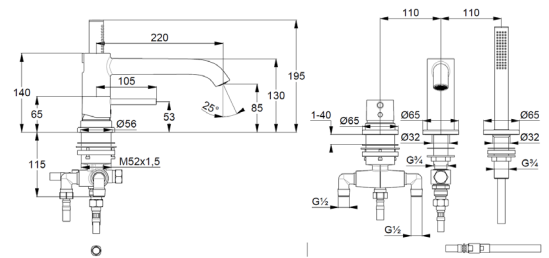

solid lever, metal

aerator, S-Pointer M24 laminar

protected against back flow

ceramic cartridge with hot water safety device

flow rate bath at 3 bar 24 l/min.

flow rate shower at 3 bar 13 l/min.

fixed spout

shank-fixing

without flexible high pressure supply tubes

Ref.: 7544605-00

hand shower hoses M15 x 1500mm

hand shower 1 S

1 spray pattern

volume

with cleaning system

sieve seal

Produktabbildung/ Product picture

Maßzeichnung/ Dimensional drawing

Durchfluss/ Flow rate