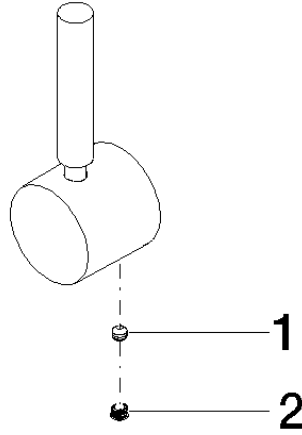

**Handle Lever for washstand deck mounting 52 x 35 x 117 mm - Brushed Dark Brass (PVD)**

SPARE PARTS

90 20 66 003 00 Product version from 4/1/2025

	Brushed Dark Brass (PVD)	90 20 66 003 00-39
	Chrome	90 20 66 003 00-00
	Brushed Platinum	90 20 66 003 00-06
	Platinum	90 20 66 003 00-08
	Durabronze (23kt Gold)	90 20 66 003 00-09
	Dark Chrome	90 20 66 003 00-19
	Light Gold (PVD)	90 20 66 003 00-26
	Brushed Light Gold (PVD)	90 20 66 003 00-27
	Brushed Durabronze (23kt Gold)	90 20 66 003 00-28
	Matte Black	90 20 66 003 00-33
	Brushed Gold (PVD)	90 20 66 003 00-37
	Brushed Bronze (PVD)	90 20 66 003 00-42
	Brushed Dark Bronze (PVD)	90 20 66 003 00-43
	Brushed Champagne (22kt Gold)	90 20 66 003 00-46
	Champagne (22kt Gold)	90 20 66 003 00-47
	Brushed Chrome	90 20 66 003 00-93
	Brushed Dark Platinum	90 20 66 003 00-99

Handle Lever for washstand deck mounting 52 x 35 x 117 mm - Brushed Dark  
Brass (PVD)

---

SPARE PARTS

90 20 66 003 00 Product version from 4/1/2025

Handle Lever for washstand deck mounting 52 x 35 x 117 mm - Brushed Dark  
Brass (PVD)

---

SPARE PARTS

90 20 66 003 00 Product version from 4/1/2025

90 20 66 003 00 Product version from 4/1/2025

Parts for other finishes can be found here: [Chrome](#)

### Spare parts list

No.	Item Number	Name	Quantity used	Delivery time
1	90 31 11 063 00 90	Mounting Threaded pin with hexagon socket with cup point M5 x 4 mm -	1.00	14
2	90 31 20 109 00 90	Plug -	1.00	14