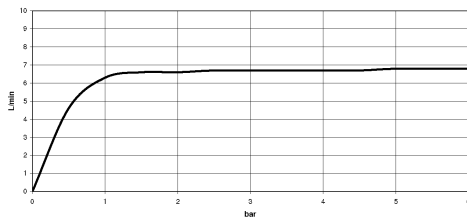

VAIA Hand shower set for bath rim or tile edge installation - Brushed Dark Platinum

VAIA

27 702 809 Product version from 3/13/2017 to 5/15/2020

- COMPACT RAIN, max. flow rate 6.8 l/min (at 3 bar)
- with anti-scale system
- rosette Ø 60 mm
- hole diameter 32 mm
- metal shower hose 1750mm with integrated anti-twist protection
- WRAS

Intrinsic protection against back flow.

	Brushed Dark Platinum	27 702 809-99
	Chrome	27 702 809-00
	Brushed Platinum	27 702 809-06
	Platinum	27 702 809-08
	Dark Chrome	27 702 809-19
	Brushed Durabronze (23kt Gold)	27 702 809-28
	Brushed Dark Brass (PVD)	27 702 809-39
	Brushed Bronze (PVD)	27 702 809-42
	Brushed Dark Bronze (PVD)	27 702 809-43
	Brushed Champagne (22kt Gold)	27 702 809-46
	Champagne (22kt Gold)	27 702 809-47

VAIA Hand shower set for bath rim or tile edge installation - Brushed Dark Platinum

VAIA

27 702 809 Product version from 3/13/2017 to 5/15/2020
mm [inches]

Flow rate chart

Codes & Standards

ASME A112.18.1	cUPC	DIN 4109	EN 1717
ISO 3822	Scottish Water Byelaws	UK Water Supply Regulations	Ü-Zeichen