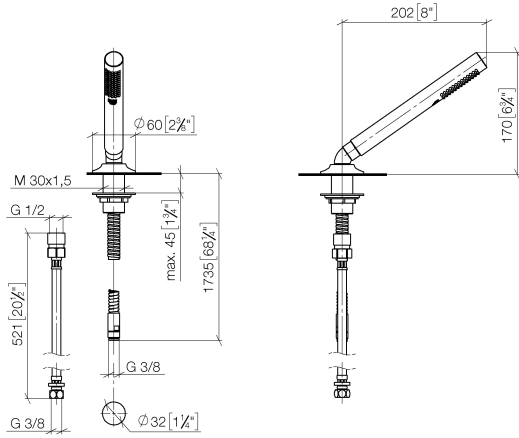

VAIA Hand shower set for bath rim or tile edge installation - Brushed Dark Platinum

VAIA

27 702 809 Product version from 3/13/2017 to 5/15/2020

- COMPACT RAIN, max. flow rate 6.8 l/min (at 3 bar)
- with anti-scale system
- rosette Ø 60 mm
- hole diameter 32 mm
- metal shower hose 1750mm with integrated anti-twist protection
- WRAS

VAIA Hand shower set for bath rim or tile edge installation - Brushed Dark Platinum

VAIA

27 702 809 Product version from 3/13/2017 to 5/15/2020
mm [inches]

Flow rate chart

Codes & Standards

ASME A112.18.1	cUPC	DIN 4109	EN 1717
ISO 3822	Scottish Water Byelaws	UK Water Supply Regulations	Ü-Zeichen

IAPMO_4976 (

EPD-DOR-20230287
-IBA1-EN
Environmental.prod
uct-declarat

27 702 809 Product version from 3/13/2017 to 5/15/2020

Parts for other finishes can be found here: [Chrome](#)

Spare parts list

No.	Item Number	Name	Quantity used	Delivery time
9	12 505 970 90	High pressure hose 1/2" x 3/8" x 500 mm -	1.00	14
3	28 322 970-99	Metal shower hose 1/2" x 3/8" x 1750 mm - Brushed Dark Platinum	1.00	14
6	09 30 01 090-07	Connection Ø 33 x 67 mm - untreated nickel-plated	1.00	40
4	90 18 40 085 00 90	Sleeve -	1.00	14
8	09 30 11 060 90	Disc 60 x 34 x 2 mm -	1.00	14
5	09 27 80 016-99	Rosette Ø 60 x 13,5 mm - Brushed Dark Platinum	1.00	40
2	90 24 04 019 00-99	Elbow 35° 1/2" x 1/2" - Brushed Dark Platinum	1.00	40
7	04 23 10 032 46 90	Mounting with seals M30 x 1,5 -	1.00	14
1	90 12 11 140 41-99	Bar-type hand shower 6,8 l/min - Brushed Dark Platinum	1.00	-