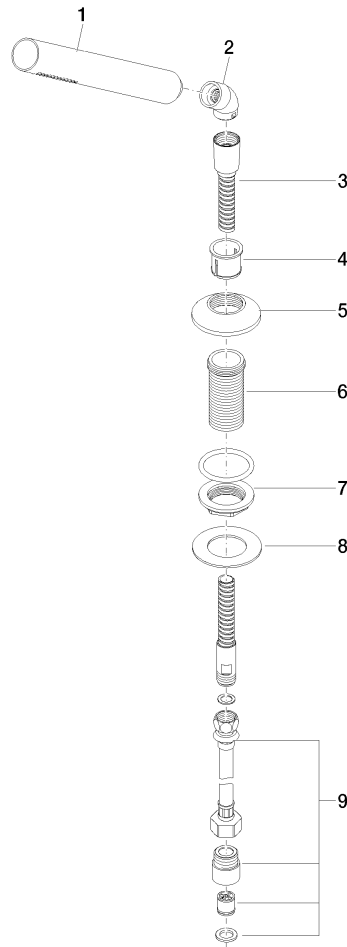

VAIA Hand shower set for bath rim or tile edge installation - Brushed Dark Platinum

VAIA

27 702 809 Product version from 3/13/2017 to 5/15/2020

- COMPACT RAIN, max. flow rate 6.8 l/min (at 3 bar)
- with anti-scale system
- rosette Ø 60 mm
- hole diameter 32 mm
- metal shower hose 1750mm with integrated anti-twist protection
- WRAS

VAIA Hand shower set for bath rim or tile edge installation - Brushed Dark Platinum

VAIA

27 702 809 Product version from 3/13/2017 to 5/15/2020
mm [inches]

Flow rate chart

Codes & Standards

ASME A112.18.1	cUPC	DIN 4109	EN 1717
ISO 3822	Scottish Water Byelaws	UK Water Supply Regulations	Ü-Zeichen

VAIA Hand shower set for bath rim or tile edge installation - Brushed Dark
Platinum

VAIA

27 702 809 Product version from 3/13/2017 to 5/15/2020

Certificates and sustainability

LGA_28

Belgaqua_22_282_2 WRAS_2209

IAPMO_4976 (

EPD-DOR-20230287
-IBA1-EN
Environmental.prod
uct-declarat

27 702 809 Product version from 3/13/2017 to 5/15/2020

Parts for other finishes can be found here: [Chrome](#)

Spare parts list

No.	Item Number	Name	Quantity used	Delivery time
9	12 505 970 90	High pressure hose 1/2" x 3/8" x 500 mm -	1.00	14
3	28 322 970-99	Metal shower hose 1/2" x 3/8" x 1750 mm - Brushed Dark Platinum	1.00	14
6	09 30 01 090-07	Connection Ø 33 x 67 mm - untreated nickel-plated	1.00	40
4	90 18 40 085 00 90	Sleeve -	1.00	14
8	09 30 11 060 90	Disc 60 x 34 x 2 mm -	1.00	14
5	09 27 80 016-99	Rosette Ø 60 x 13,5 mm - Brushed Dark Platinum	1.00	40
2	90 24 04 019 00-99	Elbow 35° 1/2" x 1/2" - Brushed Dark Platinum	1.00	40
7	04 23 10 032 46 90	Mounting with seals M30 x 1,5 -	1.00	14
1	90 12 11 140 41-99	Bar-type hand shower 6,8 l/min - Brushed Dark Platinum	1.00	-