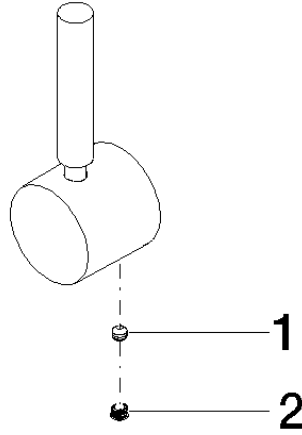

**Handle Lever for washstand deck mounting 52 x 35 x 117 mm - Brushed
Champagne (22kt Gold)**

SPARE PARTS

90 20 66 003 00 Product version from 4/1/2025

	Brushed Champagne (22kt Gold)	90 20 66 003 00-46
	Chrome	90 20 66 003 00-00
	Brushed Platinum	90 20 66 003 00-06
	Platinum	90 20 66 003 00-08
	Durabronze (23kt Gold)	90 20 66 003 00-09
	Dark Chrome	90 20 66 003 00-19
	Light Gold (PVD)	90 20 66 003 00-26
	Brushed Light Gold (PVD)	90 20 66 003 00-27
	Brushed Durabronze (23kt Gold)	90 20 66 003 00-28
	Matte Black	90 20 66 003 00-33
	Brushed Gold (PVD)	90 20 66 003 00-37
	Brushed Dark Brass (PVD)	90 20 66 003 00-39
	Brushed Bronze (PVD)	90 20 66 003 00-42
	Brushed Dark Bronze (PVD)	90 20 66 003 00-43
	Champagne (22kt Gold)	90 20 66 003 00-47
	Brushed Chrome	90 20 66 003 00-93
	Brushed Dark Platinum	90 20 66 003 00-99

Handle Lever for washstand deck mounting 52 x 35 x 117 mm - Brushed
Champagne (22kt Gold)

SPARE PARTS

90 20 66 003 00 Product version from 4/1/2025

Handle Lever for washstand deck mounting 52 x 35 x 117 mm - Brushed
Champagne (22kt Gold)

SPARE PARTS

90 20 66 003 00 Product version from 4/1/2025

**Handle Lever for washstand deck mounting 52 x 35 x 117 mm - Brushed
Champagne (22kt Gold)**

SPARE PARTS

90 20 66 003 00 Product version from 4/1/2025

Parts for other
finishes can be found
here: [Chrome](#)

Spare parts list

No.	Item Number	Name	Quantity used	Delivery time
2	90 31 20 109 00 90	Plug -	1.00	14
1	90 31 11 063 00 90	Mounting Threaded pin with hexagon socket with cup point M5 x 4 mm -	1.00	14