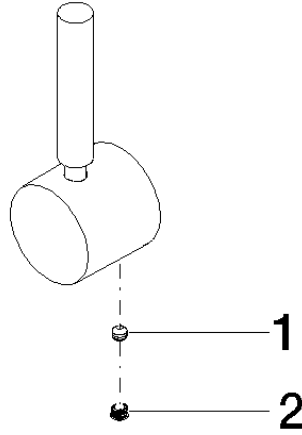

**Handle Lever for washstand deck mounting 52 x 35 x 117 mm - Champagne  
(22kt Gold)**

SPARE PARTS

90 20 66 003 00 Product version from 4/1/2025

	Champagne (22kt Gold)	90 20 66 003 00-47
	Chrome	90 20 66 003 00-00
	Brushed Platinum	90 20 66 003 00-06
	Platinum	90 20 66 003 00-08
	Durabronze (23kt Gold)	90 20 66 003 00-09
	Dark Chrome	90 20 66 003 00-19
	Light Gold (PVD)	90 20 66 003 00-26
	Brushed Light Gold (PVD)	90 20 66 003 00-27
	Brushed Durabronze (23kt Gold)	90 20 66 003 00-28
	Matte Black	90 20 66 003 00-33
	Brushed Gold (PVD)	90 20 66 003 00-37
	Brushed Dark Brass (PVD)	90 20 66 003 00-39
	Brushed Bronze (PVD)	90 20 66 003 00-42
	Brushed Dark Bronze (PVD)	90 20 66 003 00-43
	Brushed Champagne (22kt Gold)	90 20 66 003 00-46
	Brushed Chrome	90 20 66 003 00-93
	Brushed Dark Platinum	90 20 66 003 00-99

Handle Lever for washstand deck mounting 52 x 35 x 117 mm - Champagne  
(22kt Gold)

---

SPARE PARTS

90 20 66 003 00 Product version from 4/1/2025

Handle Lever for washstand deck mounting 52 x 35 x 117 mm - Champagne  
(22kt Gold)

---

SPARE PARTS

90 20 66 003 00 Product version from 4/1/2025

90 20 66 003 00 Product version from 4/1/2025

Parts for other  
finishes can be found  
here: [Chrome](#)

### Spare parts list

No.	Item Number	Name	Quantity used	Delivery time
2	90 31 20 109 00 90	Plug -	1.00	14
1	90 31 11 063 00 90	Mounting Threaded pin with hexagon socket with cup point M5 x 4 mm -	1.00	14