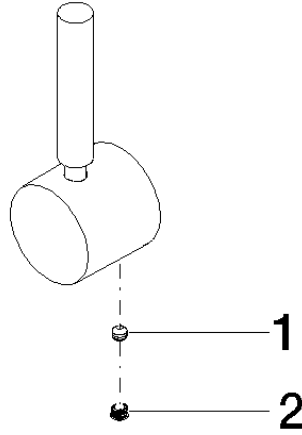

Handle Lever for washstand deck mounting 52 x 35 x 117 mm - Brushed Dark Platinum

SPARE PARTS

90 20 66 003 00 Product version from 4/1/2025

	Brushed Dark Platinum	90 20 66 003 00-99
	Chrome	90 20 66 003 00-00
	Brushed Platinum	90 20 66 003 00-06
	Platinum	90 20 66 003 00-08
	Durabrand (23kt Gold)	90 20 66 003 00-09
	Dark Chrome	90 20 66 003 00-19
	Light Gold (PVD)	90 20 66 003 00-26
	Brushed Light Gold (PVD)	90 20 66 003 00-27
	Brushed Durabrand (23kt Gold)	90 20 66 003 00-28
	Matte Black	90 20 66 003 00-33
	Brushed Gold (PVD)	90 20 66 003 00-37
	Brushed Dark Brass (PVD)	90 20 66 003 00-39
	Brushed Bronze (PVD)	90 20 66 003 00-42
	Brushed Dark Bronze (PVD)	90 20 66 003 00-43
	Brushed Champagne (22kt Gold)	90 20 66 003 00-46
	Champagne (22kt Gold)	90 20 66 003 00-47
	Brushed Chrome	90 20 66 003 00-93

Handle Lever for washstand deck mounting 52 x 35 x 117 mm - Brushed Dark
Platinum

SPARE PARTS

90 20 66 003 00 Product version from 4/1/2025

Handle Lever for washstand deck mounting 52 x 35 x 117 mm - Brushed Dark
Platinum

SPARE PARTS

90 20 66 003 00 Product version from 4/1/2025

90 20 66 003 00 Product version from 4/1/2025

Parts for other
finishes can be found
here: [Chrome](#)

Spare parts list

No.	Item Number	Name	Quantity used	Delivery time
2	90 31 20 109 00 90	Plug -	1.00	14
1	90 31 11 063 00 90	Mounting Threaded pin with hexagon socket with cup point M5 x 4 mm -	1.00	14