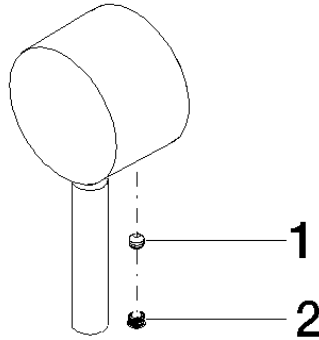

Handle for bath deck mounting Lever 52 x 35 x 117 mm - Light Gold (PVD)

SPARE PARTS

90 20 66 004 00 Product version from 4/1/2025

	Light Gold (PVD)	90 20 66 004 00-26
	Chrome	90 20 66 004 00-00
	Brushed Platinum	90 20 66 004 00-06
	Platinum	90 20 66 004 00-08
	Matte White	90 20 66 004 00-10
	Dark Chrome	90 20 66 004 00-19
	Brushed Light Gold (PVD)	90 20 66 004 00-27
	Brushed Durabronze (23kt Gold)	90 20 66 004 00-28
	Matte Black	90 20 66 004 00-33
	Brushed Dark Brass (PVD)	90 20 66 004 00-39
	Brushed Bronze (PVD)	90 20 66 004 00-42
	Brushed Champagne (22kt Gold)	90 20 66 004 00-46
	Champagne (22kt Gold)	90 20 66 004 00-47
	Brushed Chrome	90 20 66 004 00-93
	Brushed Dark Platinum	90 20 66 004 00-99

Handle for bath deck mounting Lever 52 x 35 x 117 mm - Light Gold (PVD)

SPARE PARTS

90 20 66 004 00 Product version from 4/1/2025

Handle for bath deck mounting Lever 52 x 35 x 117 mm - Light Gold (PVD)

SPARE PARTS

90 20 66 004 00 Product version from 4/1/2025

90 20 66 004 00 Product version from 4/1/2025

Parts for other finishes can be found here: [Chrome](#)

Spare parts list

No.	Item Number	Name	Quantity used	Delivery time
2	90 31 20 109 00 90	Plug -	1.00	14
1	90 31 11 063 00 90	Mounting Threaded pin with hexagon socket with cup point M5 x 4 mm -	1.00	14