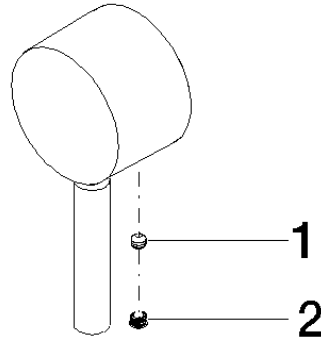

Handle for bath deck mounting Lever 52 x 35 x 117 mm - Brushed Light Gold (PVD)

SPARE PARTS

90 20 66 004 00 Product version from 4/1/2025

	Brushed Light Gold (PVD)	90 20 66 004 00-27
	Chrome	90 20 66 004 00-00
	Brushed Platinum	90 20 66 004 00-06
	Platinum	90 20 66 004 00-08
	Matte White	90 20 66 004 00-10
	Dark Chrome	90 20 66 004 00-19
	Light Gold (PVD)	90 20 66 004 00-26
	Brushed Durabronze (23kt Gold)	90 20 66 004 00-28
	Matte Black	90 20 66 004 00-33
	Brushed Dark Brass (PVD)	90 20 66 004 00-39
	Brushed Bronze (PVD)	90 20 66 004 00-42
	Brushed Champagne (22kt Gold)	90 20 66 004 00-46
	Champagne (22kt Gold)	90 20 66 004 00-47
	Brushed Chrome	90 20 66 004 00-93
	Brushed Dark Platinum	90 20 66 004 00-99

Handle for bath deck mounting Lever 52 x 35 x 117 mm - Brushed Light Gold
(PVD)

SPARE PARTS

90 20 66 004 00 Product version from 4/1/2025

Handle for bath deck mounting Lever 52 x 35 x 117 mm - Brushed Light Gold
(PVD)

SPARE PARTS

90 20 66 004 00 Product version from 4/1/2025

90 20 66 004 00 Product version from 4/1/2025

Parts for other finishes can be found here: Chrome

Spare parts list

No.	Item Number	Name	Quantity used	Delivery time
1	90 31 11 063 00 90	Mounting Threaded pin with hexagon socket with cup point M5 x 4 mm -	1.00	14
2	90 31 20 109 00 90	Plug -	1.00	14