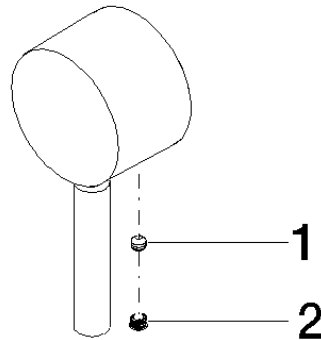

Handle for bath deck mounting Lever 52 x 35 x 117 mm - Brushed Bronze (PVD)

SPARE PARTS

90 20 66 004 00 Product version from 4/1/2025

	Brushed Bronze (PVD)	90 20 66 004 00-42
	Chrome	90 20 66 004 00-00
	Brushed Platinum	90 20 66 004 00-06
	Platinum	90 20 66 004 00-08
	Matte White	90 20 66 004 00-10
	Dark Chrome	90 20 66 004 00-19
	Light Gold (PVD)	90 20 66 004 00-26
	Brushed Light Gold (PVD)	90 20 66 004 00-27
	Brushed Durabronze (23kt Gold)	90 20 66 004 00-28
	Matte Black	90 20 66 004 00-33
	Brushed Dark Brass (PVD)	90 20 66 004 00-39
	Brushed Champagne (22kt Gold)	90 20 66 004 00-46
	Champagne (22kt Gold)	90 20 66 004 00-47
	Brushed Chrome	90 20 66 004 00-93
	Brushed Dark Platinum	90 20 66 004 00-99

Handle for bath deck mounting Lever 52 x 35 x 117 mm - Brushed Bronze
(PVD)

SPARE PARTS

90 20 66 004 00 Product version from 4/1/2025

Handle for bath deck mounting Lever 52 x 35 x 117 mm - Brushed Bronze
(PVD)

SPARE PARTS

90 20 66 004 00 Product version from 4/1/2025

90 20 66 004 00 Product version from 4/1/2025

Parts for other finishes can be found here: Chrome

Spare parts list

No.	Item Number	Name	Quantity used	Delivery time
1	90 31 11 063 00 90	Mounting Threaded pin with hexagon socket with cup point M5 x 4 mm -	1.00	14
2	90 31 20 109 00 90	Plug -	1.00	14