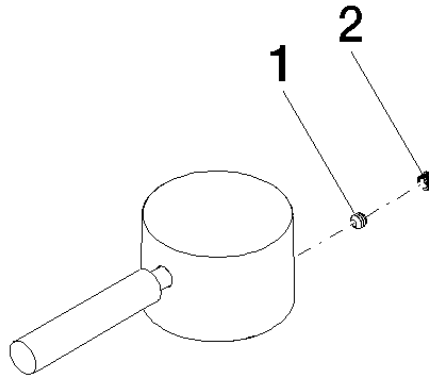

**Handle for bath deck mounting Lever 52 x 35 x 117 mm - Light Gold (PVD)**

SPARE PARTS

90 20 66 005 00 Product version from 4/1/2025

	Light Gold (PVD)	90 20 66 005 00-26
	Chrome	90 20 66 005 00-00
	Brushed Platinum	90 20 66 005 00-06
	Dark Chrome	90 20 66 005 00-19
	Brushed Light Gold (PVD)	90 20 66 005 00-27
	Brushed Durabronze (23kt Gold)	90 20 66 005 00-28
	Matte Black	90 20 66 005 00-33
	Brushed Gold (PVD)	90 20 66 005 00-37
	Brushed Dark Brass (PVD)	90 20 66 005 00-39
	Brushed Bronze (PVD)	90 20 66 005 00-42
	Brushed Champagne (22kt Gold)	90 20 66 005 00-46
	Champagne (22kt Gold)	90 20 66 005 00-47
	Brushed Chrome	90 20 66 005 00-93
	Brushed Dark Platinum	90 20 66 005 00-99

Handle for bath deck mounting Lever 52 x 35 x 117 mm - Light Gold (PVD)

SPARE PARTS

90 20 66 005 00 Product version from 4/1/2025

Handle for bath deck mounting Lever 52 x 35 x 117 mm - Light Gold (PVD)

---

### Spare parts list

No.	Item Number	Name	Quantity used	Delivery time
2	90 31 20 109 00 90	Plug -	1.00	14
1	90 31 11 063 00 90	Mounting Threaded pin with hexagon socket with cup point M5 x 4 mm -	1.00	14