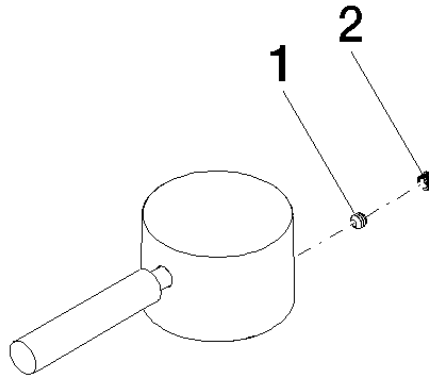

**Handle for bath deck mounting Lever 52 x 35 x 117 mm - Brushed Light Gold (PVD)**

SPARE PARTS

90 20 66 005 00 Product version from 4/1/2025

	Brushed Light Gold (PVD)	90 20 66 005 00-27
	Chrome	90 20 66 005 00-00
	Brushed Platinum	90 20 66 005 00-06
	Dark Chrome	90 20 66 005 00-19
	Light Gold (PVD)	90 20 66 005 00-26
	Brushed Durabronze (23kt Gold)	90 20 66 005 00-28
	Matte Black	90 20 66 005 00-33
	Brushed Gold (PVD)	90 20 66 005 00-37
	Brushed Dark Brass (PVD)	90 20 66 005 00-39
	Brushed Bronze (PVD)	90 20 66 005 00-42
	Brushed Champagne (22kt Gold)	90 20 66 005 00-46
	Champagne (22kt Gold)	90 20 66 005 00-47
	Brushed Chrome	90 20 66 005 00-93
	Brushed Dark Platinum	90 20 66 005 00-99

Handle for bath deck mounting Lever 52 x 35 x 117 mm - Brushed Light Gold  
(PVD)

---

SPARE PARTS

90 20 66 005 00 Product version from 4/1/2025

Handle for bath deck mounting Lever 52 x 35 x 117 mm - Brushed Light Gold  
(PVD)

### Spare parts list

No.	Item Number	Name	Quantity used	Delivery time
1	90 31 11 063 00 90	Mounting Threaded pin with hexagon socket with cup point M5 x 4 mm -	1.00	14
2	90 31 20 109 00 90	Plug -	1.00	14