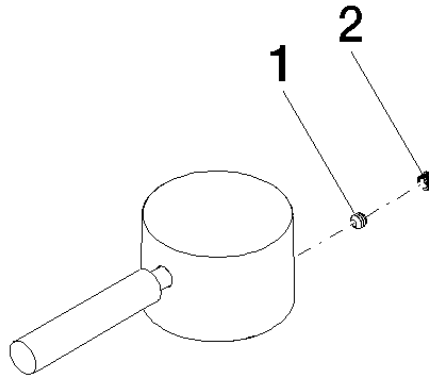

**Handle for bath deck mounting Lever 52 x 35 x 117 mm - Brushed Dark Brass (PVD)**

SPARE PARTS

90 20 66 005 00 Product version from 4/1/2025

	Brushed Dark Brass (PVD)	90 20 66 005 00-39
	Chrome	90 20 66 005 00-00
	Brushed Platinum	90 20 66 005 00-06
	Dark Chrome	90 20 66 005 00-19
	Light Gold (PVD)	90 20 66 005 00-26
	Brushed Light Gold (PVD)	90 20 66 005 00-27
	Brushed Durabrass (23kt Gold)	90 20 66 005 00-28
	Matte Black	90 20 66 005 00-33
	Brushed Gold (PVD)	90 20 66 005 00-37
	Brushed Bronze (PVD)	90 20 66 005 00-42
	Brushed Champagne (22kt Gold)	90 20 66 005 00-46
	Champagne (22kt Gold)	90 20 66 005 00-47
	Brushed Chrome	90 20 66 005 00-93
	Brushed Dark Platinum	90 20 66 005 00-99

Handle for bath deck mounting Lever 52 x 35 x 117 mm - Brushed Dark Brass  
(PVD)

---

SPARE PARTS

90 20 66 005 00 Product version from 4/1/2025

Handle for bath deck mounting Lever 52 x 35 x 117 mm - Brushed Dark Brass  
(PVD)

### Spare parts list

No.	Item Number	Name	Quantity used	Delivery time
2	90 31 20 109 00 90	Plug -	1.00	14
1	90 31 11 063 00 90	Mounting Threaded pin with hexagon socket with cup point M5 x 4 mm -	1.00	14