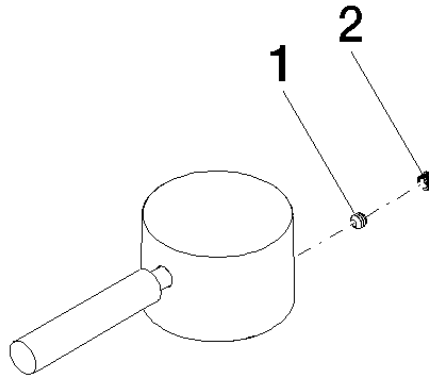

Handle for bath deck mounting Lever 52 x 35 x 117 mm - Brushed Bronze (PVD)

SPARE PARTS

90 20 66 005 00 Product version from 4/1/2025

	Brushed Bronze (PVD)	90 20 66 005 00-42
	Chrome	90 20 66 005 00-00
	Brushed Platinum	90 20 66 005 00-06
	Dark Chrome	90 20 66 005 00-19
	Light Gold (PVD)	90 20 66 005 00-26
	Brushed Light Gold (PVD)	90 20 66 005 00-27
	Brushed Durabronze (23kt Gold)	90 20 66 005 00-28
	Matte Black	90 20 66 005 00-33
	Brushed Gold (PVD)	90 20 66 005 00-37
	Brushed Dark Brass (PVD)	90 20 66 005 00-39
	Brushed Champagne (22kt Gold)	90 20 66 005 00-46
	Champagne (22kt Gold)	90 20 66 005 00-47
	Brushed Chrome	90 20 66 005 00-93
	Brushed Dark Platinum	90 20 66 005 00-99

Handle for bath deck mounting Lever 52 x 35 x 117 mm - Brushed Bronze
(PVD)

SPARE PARTS

90 20 66 005 00 Product version from 4/1/2025

Handle for bath deck mounting Lever 52 x 35 x 117 mm - Brushed Bronze
(PVD)

SPARE PARTS

90 20 66 005 00 Product version from 4/1/2025

90 20 66 005 00 Product version from 4/1/2025

Parts for other finishes can be found here: Chrome

Spare parts list

No.	Item Number	Name	Quantity used	Delivery time
2	90 31 20 109 00 90	Plug -	1.00	14
1	90 31 11 063 00 90	Mounting Threaded pin with hexagon socket with cup point M5 x 4 mm -	1.00	14