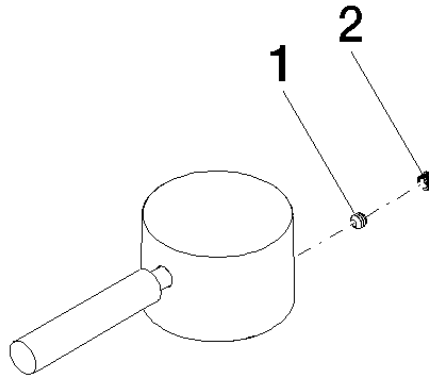

Handle for bath deck mounting Lever 52 x 35 x 117 mm - Brushed Champagne (22kt Gold)

SPARE PARTS

90 20 66 005 00 Product version from 4/1/2025

	Brushed Champagne (22kt Gold)	90 20 66 005 00-46
	Chrome	90 20 66 005 00-00
	Brushed Platinum	90 20 66 005 00-06
	Dark Chrome	90 20 66 005 00-19
	Light Gold (PVD)	90 20 66 005 00-26
	Brushed Light Gold (PVD)	90 20 66 005 00-27
	Brushed Durabrass (23kt Gold)	90 20 66 005 00-28
	Matte Black	90 20 66 005 00-33
	Brushed Gold (PVD)	90 20 66 005 00-37
	Brushed Dark Brass (PVD)	90 20 66 005 00-39
	Brushed Bronze (PVD)	90 20 66 005 00-42
	Champagne (22kt Gold)	90 20 66 005 00-47
	Brushed Chrome	90 20 66 005 00-93
	Brushed Dark Platinum	90 20 66 005 00-99

Handle for bath deck mounting Lever 52 x 35 x 117 mm - Brushed Champagne
(22kt Gold)

SPARE PARTS

90 20 66 005 00 Product version from 4/1/2025

Handle for bath deck mounting Lever 52 x 35 x 117 mm - Brushed Champagne
(22kt Gold)

SPARE PARTS

90 20 66 005 00 Product version from 4/1/2025

**Handle for bath deck mounting Lever 52 x 35 x 117 mm - Brushed Champagne
(22kt Gold)**

SPARE PARTS

90 20 66 005 00 Product version from 4/1/2025

Parts for other
finishes can be found
here: [Chrome](#)

Spare parts list

No.	Item Number	Name	Quantity used	Delivery time
2	90 31 20 109 00 90	Plug -	1.00	14
1	90 31 11 063 00 90	Mounting Threaded pin with hexagon socket with cup point M5 x 4 mm -	1.00	14