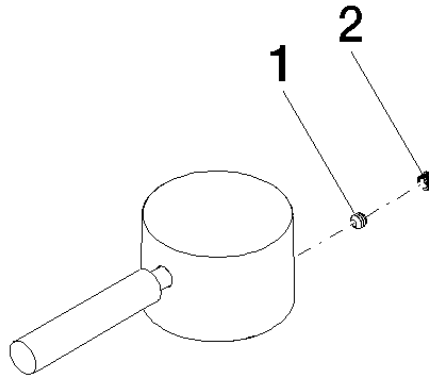

Handle for bath deck mounting Lever 52 x 35 x 117 mm - Champagne (22kt Gold)

SPARE PARTS

90 20 66 005 00 Product version from 4/1/2025

	Champagne (22kt Gold)	90 20 66 005 00-47
	Chrome	90 20 66 005 00-00
	Brushed Platinum	90 20 66 005 00-06
	Dark Chrome	90 20 66 005 00-19
	Light Gold (PVD)	90 20 66 005 00-26
	Brushed Light Gold (PVD)	90 20 66 005 00-27
	Brushed Durabrass (23kt Gold)	90 20 66 005 00-28
	Matte Black	90 20 66 005 00-33
	Brushed Gold (PVD)	90 20 66 005 00-37
	Brushed Dark Brass (PVD)	90 20 66 005 00-39
	Brushed Bronze (PVD)	90 20 66 005 00-42
	Brushed Champagne (22kt Gold)	90 20 66 005 00-46
	Brushed Chrome	90 20 66 005 00-93
	Brushed Dark Platinum	90 20 66 005 00-99

Handle for bath deck mounting Lever 52 x 35 x 117 mm - Champagne (22kt Gold)

SPARE PARTS

90 20 66 005 00 Product version from 4/1/2025

Handle for bath deck mounting Lever 52 x 35 x 117 mm - Champagne (22kt Gold)

SPARE PARTS

90 20 66 005 00 Product version from 4/1/2025

90 20 66 005 00 Product version from 4/1/2025

Parts for other finishes can be found here: Chrome

Spare parts list

No.	Item Number	Name	Quantity used	Delivery time
1	90 31 11 063 00 90	Mounting Threaded pin with hexagon socket with cup point M5 x 4 mm -	1.00	14
2	90 31 20 109 00 90	Plug -	1.00	14