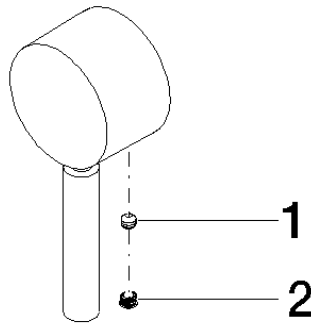

Handle for spray wall mounting Lever - Light Gold (PVD)

SPARE PARTS

90 20 66 006 00 Product version from 4/1/2025

	Light Gold (PVD)	90 20 66 006 00-26
	Chrome	90 20 66 006 00-00
	Brushed Platinum	90 20 66 006 00-06
	Platinum	90 20 66 006 00-08
	Matte White	90 20 66 006 00-10
	Dark Chrome	90 20 66 006 00-19
	Brushed Light Gold (PVD)	90 20 66 006 00-27
	Brushed Durabrass (23kt Gold)	90 20 66 006 00-28
	Matte Black	90 20 66 006 00-33
	Brushed Dark Brass (PVD)	90 20 66 006 00-39
	Brushed Bronze (PVD)	90 20 66 006 00-42
	Brushed Champagne (22kt Gold)	90 20 66 006 00-46
	Champagne (22kt Gold)	90 20 66 006 00-47
	Brushed Chrome	90 20 66 006 00-93
	Brushed Dark Platinum	90 20 66 006 00-99

Handle for spray wall mounting Lever - Light Gold (PVD)

SPARE PARTS

90 20 66 006 00 Product version from 4/1/2025

Handle for spray wall mounting Lever - Light Gold (PVD)

SPARE PARTS

90 20 66 006 00 Product version from 4/1/2025

90 20 66 006 00 Product version from 4/1/2025

Parts for other finishes can be found here: [Chrome](#)

Spare parts list

No.	Item Number	Name	Quantity used	Delivery time
2	90 31 20 109 00 90	Plug -	1.00	14
1	90 31 11 063 00 90	Mounting Threaded pin with hexagon socket with cup point M5 x 4 mm -	1.00	14