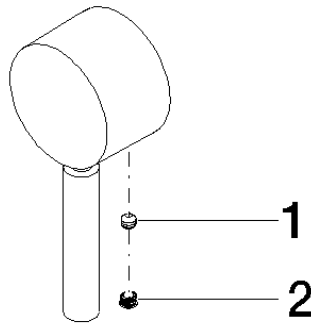

90 20 66 006 00 Product version from 4/1/2025

	Brushed Light Gold (PVD)	90 20 66 006 00-27
	Chrome	90 20 66 006 00-00
	Brushed Platinum	90 20 66 006 00-06
	Platinum	90 20 66 006 00-08
	Matte White	90 20 66 006 00-10
	Dark Chrome	90 20 66 006 00-19
	Light Gold (PVD)	90 20 66 006 00-26
	Brushed Durabronze (23kt Gold)	90 20 66 006 00-28
	Matte Black	90 20 66 006 00-33
	Brushed Dark Brass (PVD)	90 20 66 006 00-39
	Brushed Bronze (PVD)	90 20 66 006 00-42
	Brushed Champagne (22kt Gold)	90 20 66 006 00-46
	Champagne (22kt Gold)	90 20 66 006 00-47
	Brushed Chrome	90 20 66 006 00-93
	Brushed Dark Platinum	90 20 66 006 00-99

Handle for spray wall mounting Lever - Brushed Light Gold (PVD)

SPARE PARTS

90 20 66 006 00 Product version from 4/1/2025

Handle for spray wall mounting Lever - Brushed Light Gold (PVD)

SPARE PARTS

90 20 66 006 00 Product version from 4/1/2025

90 20 66 006 00 Product version from 4/1/2025

Parts for other finishes can be found here: [Chrome](#)

Spare parts list

No.	Item Number	Name	Quantity used	Delivery time
1	90 31 11 063 00 90	Mounting Threaded pin with hexagon socket with cup point M5 x 4 mm -	1.00	14
2	90 31 20 109 00 90	Plug -	1.00	14