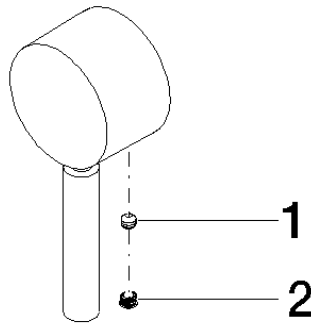

**Handle for spray wall mounting Lever - Brushed Dark Brass (PVD)**

SPARE PARTS

90 20 66 006 00 Product version from 4/1/2025

	Brushed Dark Brass (PVD)	90 20 66 006 00-39
	Chrome	90 20 66 006 00-00
	Brushed Platinum	90 20 66 006 00-06
	Platinum	90 20 66 006 00-08
	Matte White	90 20 66 006 00-10
	Dark Chrome	90 20 66 006 00-19
	Light Gold (PVD)	90 20 66 006 00-26
	Brushed Light Gold (PVD)	90 20 66 006 00-27
	Brushed Durabrass (23kt Gold)	90 20 66 006 00-28
	Matte Black	90 20 66 006 00-33
	Brushed Bronze (PVD)	90 20 66 006 00-42
	Brushed Champagne (22kt Gold)	90 20 66 006 00-46
	Champagne (22kt Gold)	90 20 66 006 00-47
	Brushed Chrome	90 20 66 006 00-93
	Brushed Dark Platinum	90 20 66 006 00-99

## Handle for spray wall mounting Lever - Brushed Dark Brass (PVD)

SPARE PARTS

90 20 66 006 00 Product version from 4/1/2025

## Handle for spray wall mounting Lever - Brushed Dark Brass (PVD)

SPARE PARTS

90 20 66 006 00 Product version from 4/1/2025

90 20 66 006 00 Product version from 4/1/2025

Parts for other finishes can be found here: [Chrome](#)

### Spare parts list

No.	Item Number	Name	Quantity used	Delivery time
2	90 31 20 109 00 90	Plug -	1.00	14
1	90 31 11 063 00 90	Mounting Threaded pin with hexagon socket with cup point M5 x 4 mm -	1.00	14