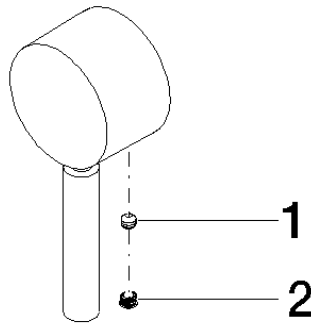

**Handle for spray wall mounting Lever - Brushed Bronze (PVD)**

SPARE PARTS

90 20 66 006 00 Product version from 4/1/2025

	Brushed Bronze (PVD)	90 20 66 006 00-42
	Chrome	90 20 66 006 00-00
	Brushed Platinum	90 20 66 006 00-06
	Platinum	90 20 66 006 00-08
	Matte White	90 20 66 006 00-10
	Dark Chrome	90 20 66 006 00-19
	Light Gold (PVD)	90 20 66 006 00-26
	Brushed Light Gold (PVD)	90 20 66 006 00-27
	Brushed Durabronze (23kt Gold)	90 20 66 006 00-28
	Matte Black	90 20 66 006 00-33
	Brushed Dark Brass (PVD)	90 20 66 006 00-39
	Brushed Champagne (22kt Gold)	90 20 66 006 00-46
	Champagne (22kt Gold)	90 20 66 006 00-47
	Brushed Chrome	90 20 66 006 00-93
	Brushed Dark Platinum	90 20 66 006 00-99

## Handle for spray wall mounting Lever - Brushed Bronze (PVD)

SPARE PARTS

90 20 66 006 00 Product version from 4/1/2025

## Handle for spray wall mounting Lever - Brushed Bronze (PVD)

SPARE PARTS

90 20 66 006 00 Product version from 4/1/2025

90 20 66 006 00 Product version from 4/1/2025

Parts for other finishes can be found here: [Chrome](#)

### Spare parts list

No.	Item Number	Name	Quantity used	Delivery time
1	90 31 11 063 00 90	Mounting Threaded pin with hexagon socket with cup point M5 x 4 mm -	1.00	14
2	90 31 20 109 00 90	Plug -	1.00	14