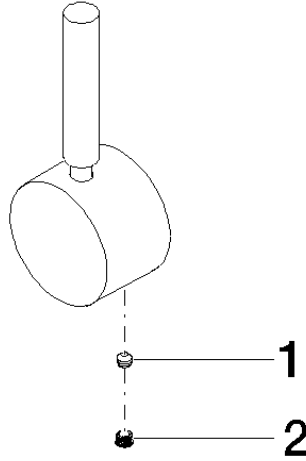

**Handle Lever 52 x 35 x 117 mm - Light Gold (PVD)**

SPARE PARTS

90 20 66 007 00 Product version from 4/1/2025

	Light Gold (PVD)	90 20 66 007 00-26
	Chrome	90 20 66 007 00-00
	Brushed Platinum	90 20 66 007 00-06
	Dark Chrome	90 20 66 007 00-19
	Brushed Light Gold (PVD)	90 20 66 007 00-27
	Matte Black	90 20 66 007 00-33
	Brushed Dark Brass (PVD)	90 20 66 007 00-39
	Brushed Bronze (PVD)	90 20 66 007 00-42
	Brushed Chrome	90 20 66 007 00-93
	Brushed Dark Platinum	90 20 66 007 00-99

## Handle Lever 52 x 35 x 117 mm - Light Gold (PVD)

SPARE PARTS

---

90 20 66 007 00 Product version from 4/1/2025

## Handle Lever 52 x 35 x 117 mm - Light Gold (PVD)

SPARE PARTS

90 20 66 007 00 Product version from 4/1/2025

90 20 66 007 00 Product version from 4/1/2025

Parts for other finishes can be found here: [Chrome](#)

### Spare parts list

No.	Item Number	Name	Quantity used	Delivery time
2	90 31 20 109 00 90	Plug -	1.00	14
1	90 31 11 063 00 90	Mounting Threaded pin with hexagon socket with cup point M5 x 4 mm -	1.00	14