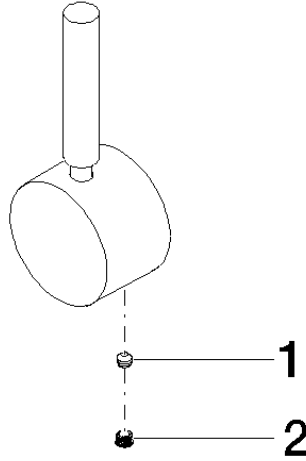

Handle Lever 52 x 35 x 117 mm - Brushed Light Gold (PVD)

SPARE PARTS

90 20 66 007 00 Product version from 4/1/2025

	Brushed Light Gold (PVD)	90 20 66 007 00-27
	Chrome	90 20 66 007 00-00
	Brushed Platinum	90 20 66 007 00-06
	Dark Chrome	90 20 66 007 00-19
	Light Gold (PVD)	90 20 66 007 00-26
	Matte Black	90 20 66 007 00-33
	Brushed Dark Brass (PVD)	90 20 66 007 00-39
	Brushed Bronze (PVD)	90 20 66 007 00-42
	Brushed Chrome	90 20 66 007 00-93
	Brushed Dark Platinum	90 20 66 007 00-99

Handle Lever 52 x 35 x 117 mm - Brushed Light Gold (PVD)

SPARE PARTS

90 20 66 007 00 Product version from 4/1/2025

Handle Lever 52 x 35 x 117 mm - Brushed Light Gold (PVD)

SPARE PARTS

90 20 66 007 00 Product version from 4/1/2025

90 20 66 007 00 Product version from 4/1/2025

Parts for other finishes can be found here: [Chrome](#)

Spare parts list

No.	Item Number	Name	Quantity used	Delivery time
2	90 31 20 109 00 90	Plug -	1.00	14
1	90 31 11 063 00 90	Mounting Threaded pin with hexagon socket with cup point M5 x 4 mm -	1.00	14