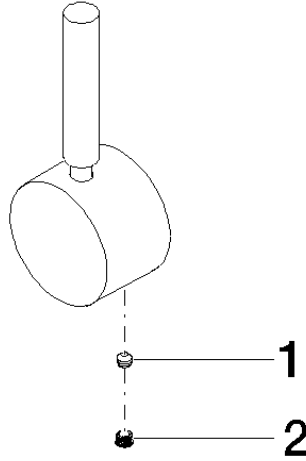

Handle Lever 52 x 35 x 117 mm - Brushed Dark Brass (PVD)

SPARE PARTS

90 20 66 007 00 Product version from 4/1/2025

	Brushed Dark Brass (PVD)	90 20 66 007 00-39
	Chrome	90 20 66 007 00-00
	Brushed Platinum	90 20 66 007 00-06
	Dark Chrome	90 20 66 007 00-19
	Light Gold (PVD)	90 20 66 007 00-26
	Brushed Light Gold (PVD)	90 20 66 007 00-27
	Matte Black	90 20 66 007 00-33
	Brushed Bronze (PVD)	90 20 66 007 00-42
	Brushed Chrome	90 20 66 007 00-93
	Brushed Dark Platinum	90 20 66 007 00-99

Handle Lever 52 x 35 x 117 mm - Brushed Dark Brass (PVD)

SPARE PARTS

90 20 66 007 00 Product version from 4/1/2025

Handle Lever 52 x 35 x 117 mm - Brushed Dark Brass (PVD)

SPARE PARTS

90 20 66 007 00 Product version from 4/1/2025

90 20 66 007 00 Product version from 4/1/2025

Parts for other finishes can be found here: [Chrome](#)

Spare parts list

No.	Item Number	Name	Quantity used	Delivery time
1	90 31 11 063 00 90	Mounting Threaded pin with hexagon socket with cup point M5 x 4 mm -	1.00	14
2	90 31 20 109 00 90	Plug -	1.00	14