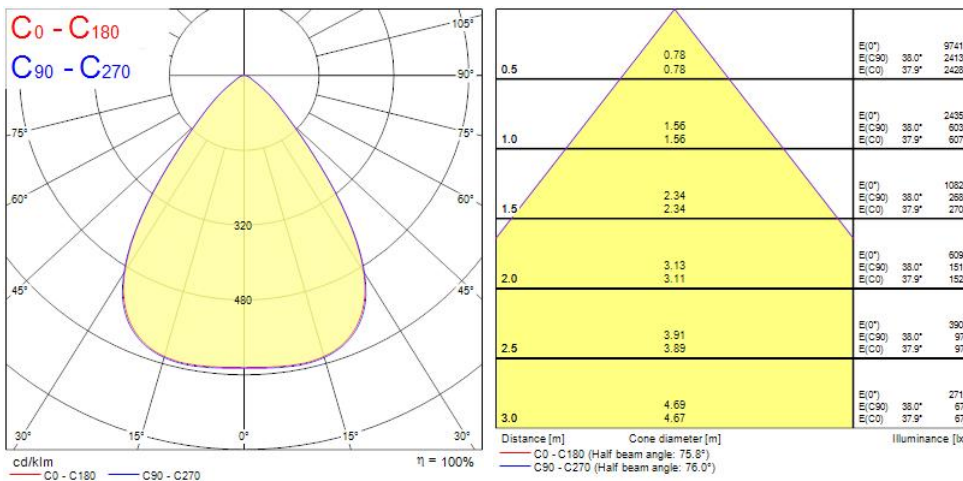

OPTICLIP R 600 830 2L BLK SSA03 0034042

Glare control	< 16
Photobiological Risk Group	RG0
Total power consumption (W)	34
Electrical protection	Class II
Control gear type	LED driver constant current
Dimmable	Yes
Minimum dimming level (%)	1
LED Flickering Rate	Ultra low (5% or less)
Housing colour	RAL9005
IP rating	IP40/20
IK rating	IK07
Product EAN number	5410288340425
Warranty	5 years
Dimming method	SylSmart SSA

Photometry