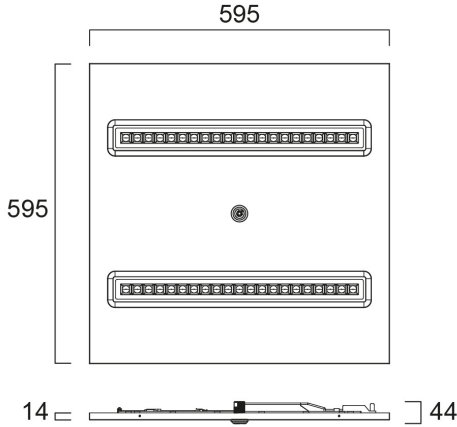

Technical drawings

Data table

GENERAL DATA

Product name	OPTICLIP R 600 830 2L BLK SSA03
Technology	LED
Cap/Base	N/A
Housing	Steel
Mount	Ceiling recessed mounting
General application	Education, Office
Operating temperature range (°C)	5°C...+25°C
Performance ambient temperature Tq (°C)	25
ETIM Class	EC002892
E-number FI	4170645
Warranty	5 years

OPTICAL DATA

Fixture luminous flux (lm)	3900
Luminaire efficacy (lm/W)	115