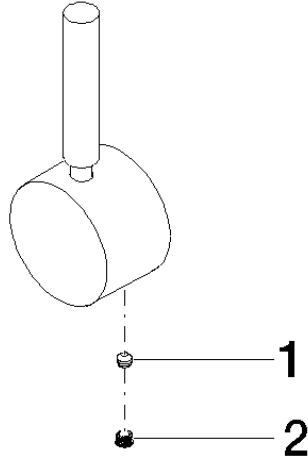

Handle Lever 52 x 35 x 117 mm - Brushed Bronze (PVD)

SPARE PARTS

90 20 66 007 00 Product version from 4/1/2025

	Brushed Bronze (PVD)	90 20 66 007 00-42
	Chrome	90 20 66 007 00-00
	Brushed Platinum	90 20 66 007 00-06
	Dark Chrome	90 20 66 007 00-19
	Light Gold (PVD)	90 20 66 007 00-26
	Brushed Light Gold (PVD)	90 20 66 007 00-27
	Matte Black	90 20 66 007 00-33
	Brushed Dark Brass (PVD)	90 20 66 007 00-39
	Brushed Chrome	90 20 66 007 00-93
	Brushed Dark Platinum	90 20 66 007 00-99

Handle Lever 52 x 35 x 117 mm - Brushed Bronze (PVD)

SPARE PARTS

90 20 66 007 00 Product version from 4/1/2025

Handle Lever 52 x 35 x 117 mm - Brushed Bronze (PVD)

SPARE PARTS

90 20 66 007 00 Product version from 4/1/2025

90 20 66 007 00 Product version from 4/1/2025

Parts for other finishes can be found here: [Chrome](#)

Spare parts list

No.	Item Number	Name	Quantity used	Delivery time
2	90 31 20 109 00 90	Plug -	1.00	14
1	90 31 11 063 00 90	Mounting Threaded pin with hexagon socket with cup point M5 x 4 mm -	1.00	14