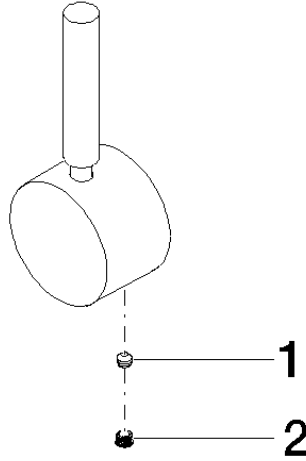

Handle Lever 52 x 35 x 117 mm - Brushed Dark Platinum

SPARE PARTS

90 20 66 007 00 Product version from 4/1/2025

	Brushed Dark Platinum	90 20 66 007 00-99
	Chrome	90 20 66 007 00-00
	Brushed Platinum	90 20 66 007 00-06
	Dark Chrome	90 20 66 007 00-19
	Light Gold (PVD)	90 20 66 007 00-26
	Brushed Light Gold (PVD)	90 20 66 007 00-27
	Matte Black	90 20 66 007 00-33
	Brushed Dark Brass (PVD)	90 20 66 007 00-39
	Brushed Bronze (PVD)	90 20 66 007 00-42
	Brushed Chrome	90 20 66 007 00-93

Handle Lever 52 x 35 x 117 mm - Brushed Dark Platinum

SPARE PARTS

90 20 66 007 00 Product version from 4/1/2025

Handle Lever 52 x 35 x 117 mm - Brushed Dark Platinum

SPARE PARTS

90 20 66 007 00 Product version from 4/1/2025

90 20 66 007 00 Product version from 4/1/2025

Parts for other finishes can be found here: [Chrome](#)

Spare parts list

No.	Item Number	Name	Quantity used	Delivery time
2	90 31 20 109 00 90	Plug -	1.00	14
1	90 31 11 063 00 90	Mounting Threaded pin with hexagon socket with cup point M5 x 4 mm -	1.00	14