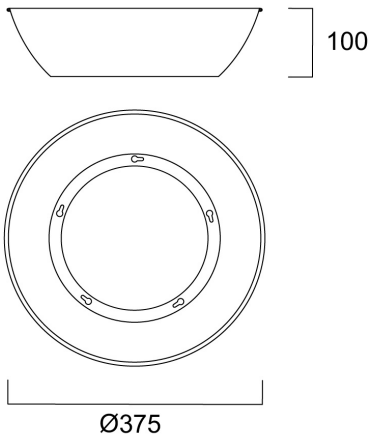

Features

- Black painted aluminium shade for 13,000 & 19,000Lm Granit.

Product Overview

Product name	Alu Shade Black Color For 13/19Klm
Technology	Accessory
E-number FI	4357115
Product EAN number	5410288397436
Warranty	5 years

Technical drawings

Data table

Alu Shade Black Color For 13/19Klm 0039743

GENERAL DATA

Product name	Alu Shade Black Color For 13/19Klm
Technology	Accessory
E-number FI	4357115
Warranty	5 years

ELECTRICAL DATA

Control gear required	No
-----------------------	----

PHYSICAL DATA

Nominal Product Diameter (mm)	375
Weight (kg)	0.282

PACKAGING

Single packaging type	Carton
Product EAN number	5410288397436
Packaging single width (cm)	37.7
Packaging single depth (cm)	10.0
DUN14 (outer)	15410288397433
Packaging outer length / height (cm)	40.1