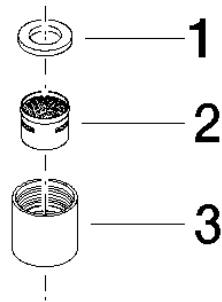

## Aerator M18xIG - Brushed Platinum

SPARE PARTS

---

90 23 01 025 00

90 23 01 025 00

Parts for other  
finishes can be found  
here: [Chrome](#)

### Spare parts list

No.	Item Number	Name	Quantity used	Delivery time
3	09 23 01 025-06	Aerator sleeve Ø 20 x 20 mm - Brushed Platinum	1.00	20
1	90 14 05 020 00 90	Washer 16,7 x 10,0 x 2,0 mm -	1.00	14
2	90 29 03 009 00 90	Aerator insert -	1.00	14