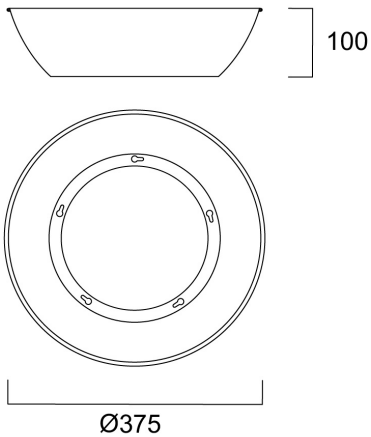

Technical drawings

Data table

Alu Shade Alu Color For 13/19Klm 0039742

GENERAL DATA

Product name	Alu Shade Alu Color For 13/19Klm
Technology	Accessory
E-number FI	4357114
Warranty	5 years

ELECTRICAL DATA

Control gear required	No
-----------------------	----

PHYSICAL DATA

Nominal Product Diameter (mm)	375
Weight (kg)	0.44

PACKAGING

Single packaging type	Plastic
Product EAN number	5410288397429
Packaging single width (cm)	37.5
Packaging single depth (cm)	10.0
DUN14 (outer)	15410288397426
Packaging outer length / height (cm)	42.0