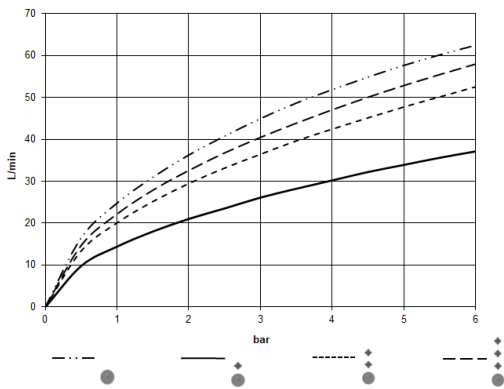

**Recommended miscellaneous**

**xGRID Attachment set for integrating in the dry wall construction -** 12 340 970 90

36 501 979 Product version up to 2/2/2021

mm [inches]

**Flow rate chart**

**Codes & Standards**