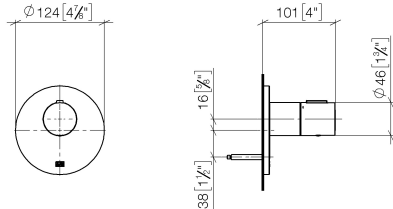

36 501 979 Product version up to 2/2/2021

- cover plate Ø 124 mm
- temperature control handle with safety limit stop at 38°C
- thermostat cartridge
- WRAS

	Matte Black	36 501 979-33
	Chrome	36 501 979-00
	Brushed Platinum	36 501 979-06
	Platinum	36 501 979-08
	Dark Chrome	36 501 979-19
	Light Gold (PVD)	36 501 979-26
	Brushed Light Gold (PVD)	36 501 979-27
	Brushed Durabronze (23kt Gold)	36 501 979-28
	Brushed Gold (PVD)	36 501 979-37
	Brushed Dark Brass (PVD)	36 501 979-39
	Brushed Bronze (PVD)	36 501 979-42
	Brushed Dark Bronze (PVD)	36 501 979-43
	Brushed Champagne (22kt Gold)	36 501 979-46
	Champagne (22kt Gold)	36 501 979-47
	Brushed Chrome	36 501 979-93
	Brushed Dark Platinum	36 501 979-99

**Required miscellaneous**

**xTOOL Concealed thermostat module without volume control -** 35 503 970 90  
 •min. recess depth 85 mm  
 •max. recess depth 110 mm

**Required miscellaneous**

**xGRID Installation track 555 mm -** 12 360 970 90

**Recommended miscellaneous**

**xGRID Attachment set for integrating in the dry wall construction -** 12 340 970 90

36 501 979 Product version up to 2/2/2021

mm [inches]

**Flow rate chart**

**Codes & Standards**