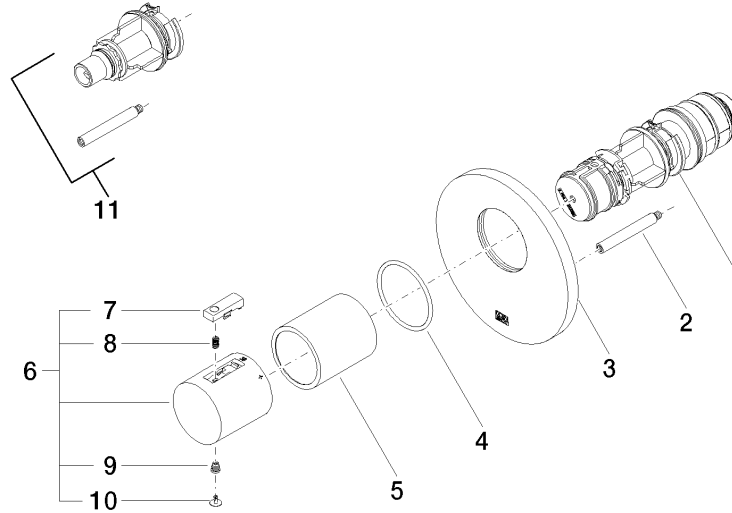

**Recommended miscellaneous**

**xGRID Attachment set for integrating in the dry wall construction -** 12 340 970 90

36 501 979 Product version up to 2/2/2021

mm [inches]

**Flow rate chart**

**Codes & Standards**

EPD-DOR-20230287

-IBA1-EN

Environmental.prod  
uct-declarat

36 501 979 Product version up to 2/2/2021

**Spare parts list**

No.	Item Number	Name	Quantity used	Delivery time
	2 90 31 09 095 00 90	Rod -	1.00	14
	8 90 16 02 027 00 90	Spring Ø 4,5 x 7,5 mm -	1.00	14
	10 90 31 20 049 00-13	Plug - black	1.00	40
	7 90 21 33 011 00-13	Repair kit for thermostat handle - black	1.00	14
	5 90 21 02 112 00-33	Sleeve - Matte Black	1.00	40
	1 90 15 02 065 00 90	Thermostat cartridge with control unit Ø 44 x 147 mm -	1.00	14
	9 90 30 30 136 00 90	Bolt -	1.00	14
	4 90 14 10 049 00 90	O-Ring 45,69 x 2,62 mm -	1.00	14
	6 90 17 33 004 00-33	Handle for thermostat Ø 46 x 48 mm - Matte Black	1.00	-
	Spare part can no longer be ordered, please order the replacement item			
	90173302000-33	Handle for thermostat Ø 46 x 48 mm - Matte Black		
	3 09 11 02 162-33	xTOOL Rosette Modern Ø 124 x 10 mm - Matte Black	1.00	-
	Spare part can no longer be ordered, please order the replacement item			
	091102537-33	xTOOL Rosette Ø 124 x 10 mm - Matte Black		
	11 12 178 970 90	Extension 46 mm -	1.00	14