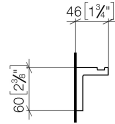

83 251 980 Product version from 4/1/2025

- width 20mm
- height 60 mm
- 45mm projection

	Brushed Platinum	83 251 980-06
	Chrome	83 251 980-00
	Platinum	83 251 980-08
	Dark Chrome	83 251 980-19
	Brushed Light Gold (PVD)	83 251 980-27
	Brushed Durabrass (23kt Gold)	83 251 980-28
	Matte Black	83 251 980-33
	Brushed Champagne (22kt Gold)	83 251 980-46
	Champagne (22kt Gold)	83 251 980-47
	Brushed Dark Platinum	83 251 980-99

83 251 980 Product version from 4/1/2025

mm [inches]

83 251 980 Product version from 4/1/2025

Parts for other finishes can be found here: [Chrome](#)

Spare parts list

No.	Item Number	Name	Quantity used	Delivery time
2	04 31 11 114 00 90	Mounting Threaded pin M5 x 20 mm -	1.00	14
3	08 18 60 526-06	Hooks 20 x 45 x 60 mm - Brushed Platinum	1.00	20
1	05 17 20 716 00 90	Attachment set 5 x 60 x 5 mm -	1.00	14