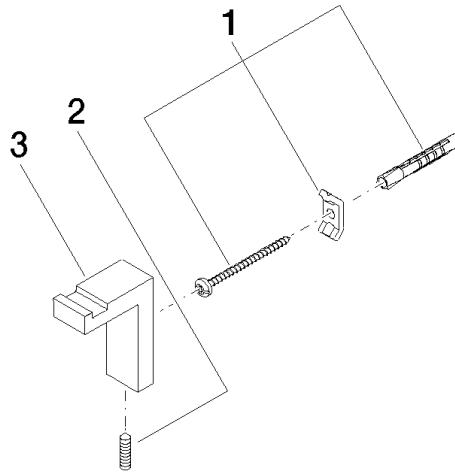

83 251 980 Product version from 4/1/2025

- width 20mm
- height 60 mm
- 45mm projection

	Brushed Platinum	83 251 980-06
	Chrome	83 251 980-00
	Platinum	83 251 980-08
	Dark Chrome	83 251 980-19
	Brushed Light Gold (PVD)	83 251 980-27
	Brushed Durabrass (23kt Gold)	83 251 980-28
	Matte Black	83 251 980-33
	Brushed Champagne (22kt Gold)	83 251 980-46
	Champagne (22kt Gold)	83 251 980-47
	Brushed Dark Platinum	83 251 980-99

83 251 980 Product version from 4/1/2025

mm [inches]

83 251 980 Product version from 4/1/2025

Parts for other finishes can be found here: [Chrome](#)

Spare parts list

No.	Item Number	Name	Quantity used	Delivery time
2	04 31 11 114 00 90	Mounting Threaded pin M5 x 20 mm -	1.00	14
3	08 18 60 526-06	Hooks 20 x 45 x 60 mm - Brushed Platinum	1.00	20
1	05 17 20 716 00 90	Attachment set 5 x 60 x 5 mm -	1.00	14