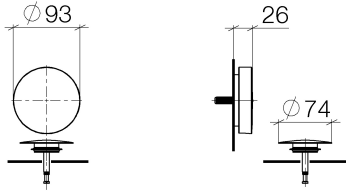

36 247 970 Product version from 3/13/2017

- drain Ø 52mm
- max. flow 27.8 l/min at 3 bar flow pressure

Also suitable for king-size baths.

In combination with 35 021 970 90 concealed single-lever mixer, is intrinsically safe under DIN EN 1717. Alternatively, ensure protection with vacuum breaker 35 150 970 90.

Required miscellaneous

Bath spout with pop-up waste and overflow - 35 248 970 90
 •bowden cable length 725 mm

Required miscellaneous

Vacuum breaker - 35 150 970 90
 •3/4" connection

Required miscellaneous

Vacuum breaker - Brushed Dark Platinum 36 150 970-99

Spare parts list

| No. | Item Number | Name | Quantity used | Delivery time |
|-----|--------------------|---|---------------|---------------|
| 3 | 04 31 20 031 48-99 | Plug for pop-up waste and overflow set 100 x 70 x 68 mm - Brushed Dark Platinum | 1.00 | 40 |
| 1 | 09 11 01 124-99 | Cover Ø 72 x 11 mm - Brushed Dark Platinum | 1.00 | 40 |
| 2 | 90 20 97 061 00-99 | rotary handle Ø 93 x 52 mm - Brushed Dark Platinum | 1.00 | 40 |