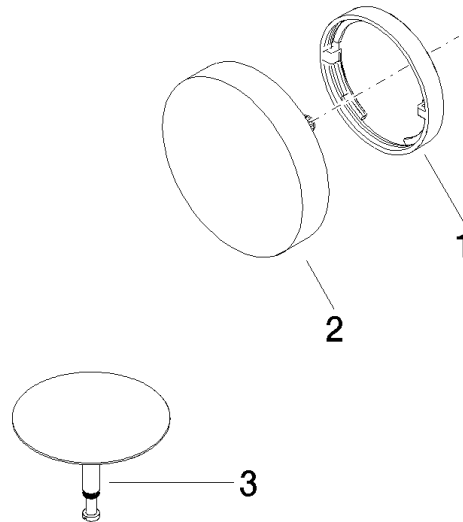

36 247 970 Product version from 3/13/2017

- drain Ø 52mm
- max. flow 27.8 l/min at 3 bar flow pressure

Also suitable for king-size baths.

In combination with 35 021 970 90 concealed single-lever mixer, is intrinsically safe under DIN EN 1717. Alternatively, ensure protection with vacuum breaker 35 150 970 90.

Also suitable for king-size baths.

In combination with 35 021 970 90 concealed single-lever mixer, is intrinsically safe under DIN EN 1717. Alternatively, ensure protection with vacuum breaker 35 150 970 90.

Required miscellaneous

Bath spout with pop-up waste and overflow - 35 248 970 90
 •bowden cable length 725 mm

Required miscellaneous

Vacuum breaker - 35 150 970 90
 •3/4" connection

Required miscellaneous

Vacuum breaker - Brushed Dark Platinum 36 150 970-99

Spare parts list

| No. | Item Number | Name | Quantity used | Delivery time |
|-----|--------------------|---|---------------|---------------|
| 3 | 04 31 20 031 48-99 | Plug for pop-up waste and overflow set 100 x 70 x 68 mm - Brushed Dark Platinum | 1.00 | 40 |
| 1 | 09 11 01 124-99 | Cover Ø 72 x 11 mm - Brushed Dark Platinum | 1.00 | 40 |
| 2 | 90 20 97 061 00-99 | rotary handle Ø 93 x 52 mm - Brushed Dark Platinum | 1.00 | 40 |