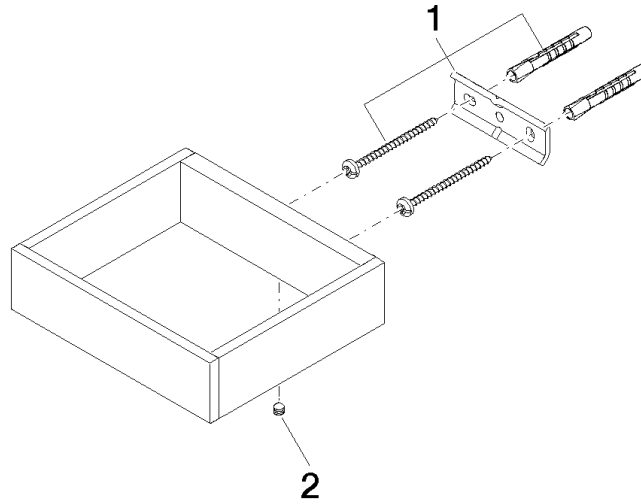

Reserve tissue holder - Brushed Durabross (23kt Gold)

SERIES SPECIFIC

83 590 780 Product version from 4/1/2025

- width 132mm
- height 35 mm
- 116mm projection

	Brushed Durabross (23kt Gold)	83 590 780-28
	Chrome	83 590 780-00
	Brushed Platinum	83 590 780-06
	Platinum	83 590 780-08
	Dark Chrome	83 590 780-19
	Brushed Light Gold (PVD)	83 590 780-27
	Brushed Gold (PVD)	83 590 780-37
	Brushed Dark Brass (PVD)	83 590 780-39
	Brushed Bronze (PVD)	83 590 780-42
	Brushed Dark Bronze (PVD)	83 590 780-43
	Brushed Champagne (22kt Gold)	83 590 780-46
	Champagne (22kt Gold)	83 590 780-47
	Brushed Dark Platinum	83 590 780-99

83 590 780 Product version from 4/1/2025

mm [inches]

83 590 780 Product version from 4/1/2025

Parts for other finishes can be found here: [Chrome](#)

Spare parts list

No.	Item Number	Name	Quantity used	Delivery time
2	90 31 11 112 00 90	Mounting Threaded pin M5 x 6 mm -	1.00	14
1	05 17 20 718 00 90	Attachment set 30 x 70 x 5 mm -	1.00	14