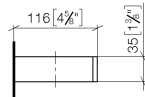

Reserve tissue holder - Brushed Durabross (23kt Gold)

SERIES SPECIFIC

83 590 780 Product version from 4/1/2025

- width 132mm
- height 35 mm
- 116mm projection

	Brushed Durabross (23kt Gold)	83 590 780-28
	Chrome	83 590 780-00
	Brushed Platinum	83 590 780-06
	Platinum	83 590 780-08
	Dark Chrome	83 590 780-19
	Brushed Light Gold (PVD)	83 590 780-27
	Brushed Gold (PVD)	83 590 780-37
	Brushed Dark Brass (PVD)	83 590 780-39
	Brushed Bronze (PVD)	83 590 780-42
	Brushed Dark Bronze (PVD)	83 590 780-43
	Brushed Champagne (22kt Gold)	83 590 780-46
	Champagne (22kt Gold)	83 590 780-47
	Brushed Dark Platinum	83 590 780-99

83 590 780 Product version from 4/1/2025

mm [inches]

83 590 780 Product version from 4/1/2025

Parts for other finishes can be found here: [Chrome](#)

Spare parts list

No.	Item Number	Name	Quantity used	Delivery time
2	90 31 11 112 00 90	Mounting Threaded pin M5 x 6 mm -	1.00	14
1	05 17 20 718 00 90	Attachment set 30 x 70 x 5 mm -	1.00	14