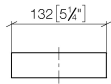

Reserve tissue holder - Brushed Durabross (23kt Gold)

SERIES SPECIFIC

83 590 780 Product version from 4/1/2025

- width 132mm
- height 35 mm
- 116mm projection

	Brushed Durabross (23kt Gold)	83 590 780-28
	Chrome	83 590 780-00
	Brushed Platinum	83 590 780-06
	Platinum	83 590 780-08
	Dark Chrome	83 590 780-19
	Brushed Light Gold (PVD)	83 590 780-27
	Brushed Gold (PVD)	83 590 780-37
	Brushed Dark Brass (PVD)	83 590 780-39
	Brushed Bronze (PVD)	83 590 780-42
	Brushed Dark Bronze (PVD)	83 590 780-43
	Brushed Champagne (22kt Gold)	83 590 780-46
	Champagne (22kt Gold)	83 590 780-47
	Brushed Dark Platinum	83 590 780-99

83 590 780 Product version from 4/1/2025

mm [inches]

83 590 780 Product version from 4/1/2025

Parts for other finishes can be found here: [Chrome](#)

Spare parts list

No.	Item Number	Name	Quantity used	Delivery time
2	90 31 11 112 00 90	Mounting Threaded pin M5 x 6 mm -	1.00	14
1	05 17 20 718 00 90	Attachment set 30 x 70 x 5 mm -	1.00	14