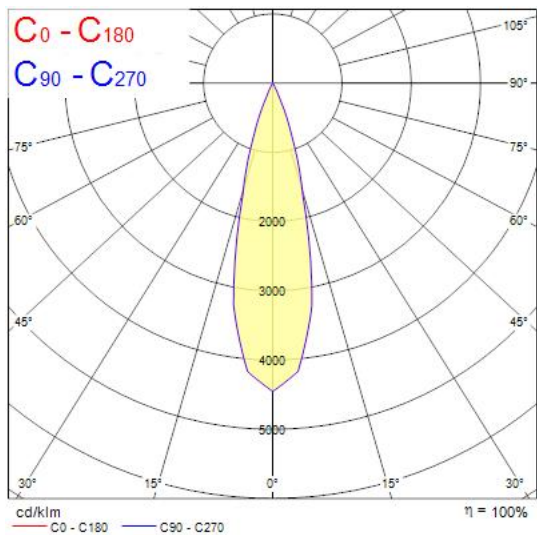

Concord

MYRIAD ADJ SQUARE BLACK 2700K PHDIM SILVER BZ
2058043

Warranty

5 years

Photometry