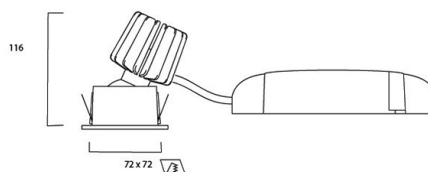

Technical drawings