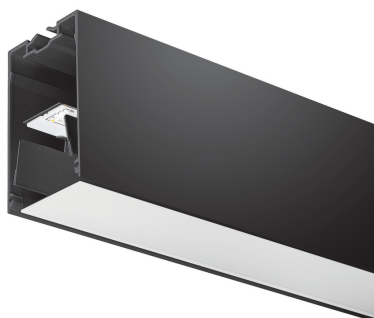

# Concord

MC2 1.2M 4K DALIEM BLK OPAL  
2071585

## Features

- MC2 1.2M 4K DALIEM BLK OPAL LED luminaire, black RAL9005 finishing, direct distribution, trimless detail for a seamless finish, suitable for recessed, semi-recessed, surface-mounted or suspended installation either horizontally or vertically, various accessories available, compact and minimalist design based on the Golden Mean, ideal for offices, meeting rooms, corridors, education facilities, museums and libraries, extruded aluminium body, diffuser: opal, colour temperature: 4000K neutral white, total system power: 19W, total fixture output: 2400lm, emergency output: 147lm, luminaire efficacy: 126lm/W, LOR: 100%, colour rendering: Ra >80, LED Chromacity: 3 step MacAdam ellipse, lifespan: 66,000 hours L90B10, IR/UV free light source without heat radiation, operating voltage: 220-240V / 50-60Hz, drive current: 800mA, electronic driver, DALI dimmable, integral emergency: 3 hour maintained, electrical protection: CLASS I, IP20, suitable for internal environment only.

## Product Overview

Cap/Base

N/A

Control gear type

Electronic ballast