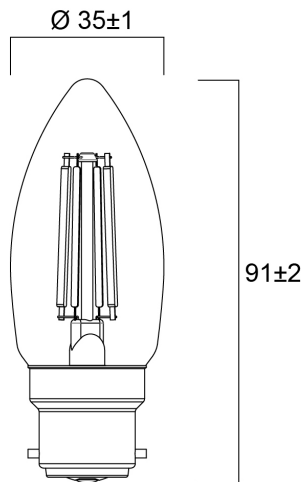

### Dimensions (mm)

## Physical data

Nominal Product Length (mm)	91
Nominal Product Diameter (mm)	35
Weight (kg)	0.021

## Packaging

Product EAN number	5410288293721
Packaging single length / height (cm)	11.0
Packaging single width (cm)	4.5
Packaging single depth (cm)	4.5
DUN14 (inner)	15410288293728
Units per outer package	6
Packaging outer length / height (cm)	14.3
Packaging outer width (cm)	9.7
Packaging outer depth (cm)	12.0