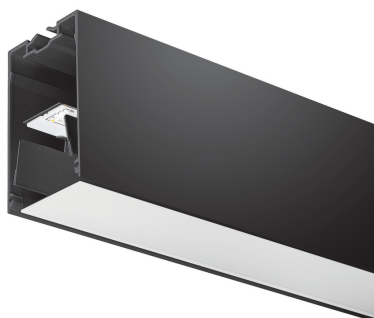

Concord

MC2 2.4M 4K DALIEM BLK OPAL
2071586

Features

- MC2 2.4M 4K DALIEM BLK OPAL LED luminaire, black RAL9005 finishing, direct distribution, trimless detail for a seamless finish, suitable for recessed, semi-recessed, surface-mounted or suspended installation either horizontally or vertically, various accessories available, compact and minimalist design based on the Golden Mean, ideal for offices, meeting rooms, corridors, education facilities, museums and libraries, extruded aluminium body, diffuser: opal, colour temperature: 4000K neutral white, total system power: 37W, total fixture output: 4800lm, emergency output: 147lm, luminaire efficacy: 130lm/W, LOR: 100%, colour rendering: Ra >80, LED Chromacity: 3 step MacAdam ellipse, lifespan: 66,000 hours L90B10, IR/UV free light source without heat radiation, operating voltage: 220-240V / 50-60Hz, drive current: 800mA, electronic driver, DALI dimmable, integral emergency: 3 hour maintained, electrical protection: CLASS I, IP20, suitable for internal environment only.

Product Overview

Cap/Base

N/A

Control gear type

Electronic ballast

Concord

MC2 2.4M 4K DALIEM BLK OPAL
2071586

Photometry