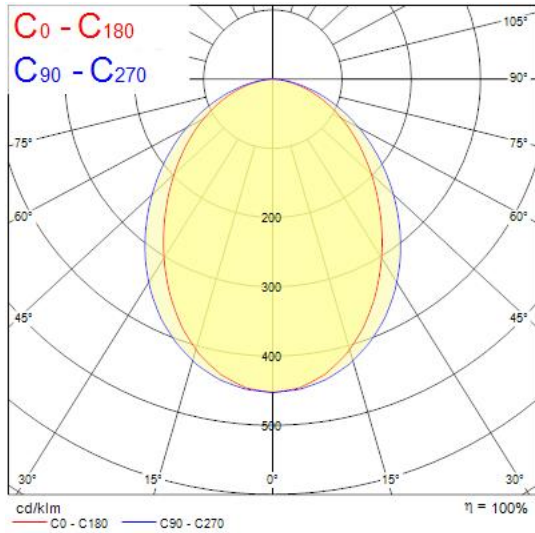

Concord

MC2 2.4M 4K DALIEM BLK OPAL
2071586

Features

- MC2 2.4M 4K DALIEM BLK OPAL LED luminaire, black RAL9005 finishing, direct distribution, trimless detail for a seamless finish, suitable for recessed, semi-recessed, surface-mounted or suspended installation either horizontally or vertically, various accessories available, compact and minimalist design based on the Golden Mean, ideal for offices, meeting rooms, corridors, education facilities, museums and libraries, extruded aluminium body, diffuser: opal, colour temperature: 4000K neutral white, total system power: 37W, total fixture output: 4800lm, emergency output: 147lm, luminaire efficacy: 130lm/W, LOR: 100%, colour rendering: Ra >80, LED Chromacity: 3 step MacAdam ellipse, lifespan: 66,000 hours L90B10, IR/UV free light source without heat radiation, operating voltage: 220-240V / 50-60Hz, drive current: 800mA, electronic driver, DALI dimmable, integral emergency: 3 hour maintained, electrical protection: CLASS I, IP20, suitable for internal environment only.

Product Overview

Cap/Base

N/A

Control gear type

Electronic ballast

Concord

MC2 2.4M 4K DALIEM BLK OPAL
2071586

Photometry