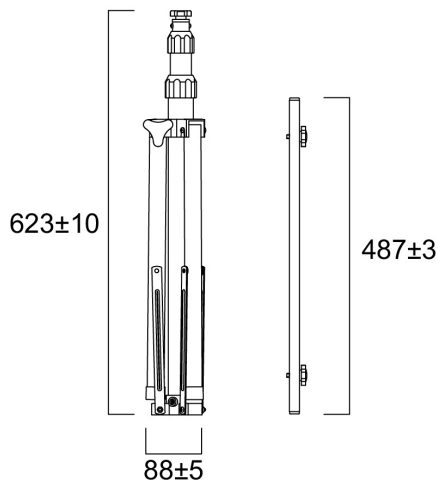

SylWork Tripod

Item No: 0090005

SYLVANIA

YourHome

- Strong and sturdy construction • High quality finish • Housing colour: Black and Yellow • Construction material: Metal • Single or dual mounting options • Flexible height adjustment • Compatible with SylWork Flood and SylFlood ranges • Space-saving design – Can be folded up and stowed away

Technical Assets

Dimensions (mm)

Photometrics

General data

Product name	SylWork Tripod
Technology	LED
General application	Residential & Consumer
ETIM Class	N/A
E-number FI	4357147
Warranty	3 years

Physical data

Weight (kg) | 2.16

SylWork Tripod

Item No: 0090005

Packaging

Product EAN number	5410288900056
Packaging single length / height (cm)	65.0
Packaging single width (cm)	12.0
Packaging single depth (cm)	12.0
DUN14 (inner)	15410288900053
Units per outer package	6
Packaging outer length / height (cm)	67.0
Packaging outer width (cm)	26.0
Packaging outer depth (cm)	38.0