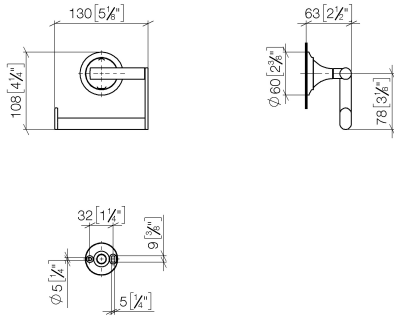

83 500 809 Product version from 4/1/2024

- width 130mm
- height 108 mm
- rosette Ø 60 mm
- 63mm projection

	Chrome	83 500 809-00
	Brushed Platinum	83 500 809-06
	Platinum	83 500 809-08
	Dark Chrome	83 500 809-19
	Brushed Durabronze (23kt Gold)	83 500 809-28
	Brushed Gold (PVD)	83 500 809-37
	Brushed Dark Brass (PVD)	83 500 809-39
	Brushed Bronze (PVD)	83 500 809-42
	Brushed Dark Bronze (PVD)	83 500 809-43
	Brushed Champagne (22kt Gold)	83 500 809-46
	Champagne (22kt Gold)	83 500 809-47
	Brushed Dark Platinum	83 500 809-99

83 500 809 Product version from 4/1/2024

mm [inches]

83 500 809 Product version from 4/1/2024

Parts for other finishes can be found here: Brushed Platinum

Spare parts list

No.	Item Number	Name	Quantity used	Delivery time
1	05 30 31 025 00 90	Mounting Bolt Round head 4,5 x 60 mm -	1.00	14
2	90 17 20 759 00 90	Holder Wall plate Ø 45 x 16 mm -	1.00	14