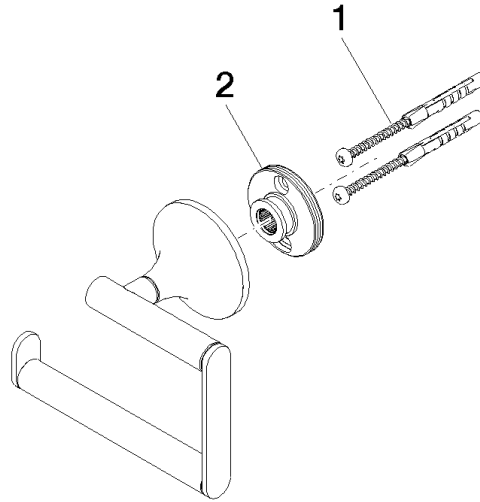

83 500 809 Product version from 4/1/2024

- width 130mm
- height 108 mm
- rosette Ø 60 mm
- 63mm projection

	Chrome	83 500 809-00
	Brushed Platinum	83 500 809-06
	Platinum	83 500 809-08
	Dark Chrome	83 500 809-19
	Brushed Durabronze (23kt Gold)	83 500 809-28
	Brushed Gold (PVD)	83 500 809-37
	Brushed Dark Brass (PVD)	83 500 809-39
	Brushed Bronze (PVD)	83 500 809-42
	Brushed Dark Bronze (PVD)	83 500 809-43
	Brushed Champagne (22kt Gold)	83 500 809-46
	Champagne (22kt Gold)	83 500 809-47
	Brushed Dark Platinum	83 500 809-99

83 500 809 Product version from 4/1/2024

mm [inches]

83 500 809 Product version from 4/1/2024

Parts for other finishes can be found here: Brushed Platinum

Spare parts list

No.	Item Number	Name	Quantity used	Delivery time
1	05 30 31 025 00 90	Mounting Bolt Round head 4,5 x 60 mm -	1.00	14
2	90 17 20 759 00 90	Holder Wall plate Ø 45 x 16 mm -	1.00	14