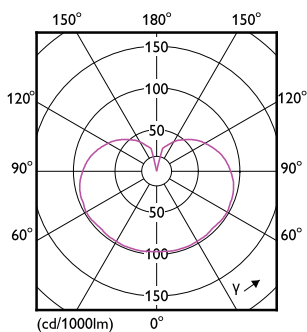

## Fotometrische gegevens

Light Distribution Diagram - CorePro LEDlinear ND 7-60W R7S 78mm830

Spectral Power Distribution Colour - CorePro LEDlinear ND 7-60W R7S 78mm830