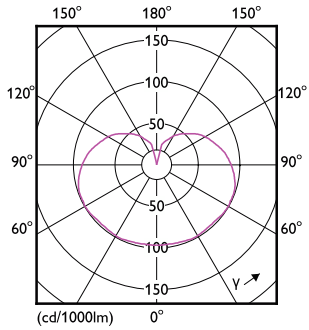

Maatschets

Product	D	C
CorePro LEDlinear ND 7-60W R7S 78mm840	28 mm	78 mm

Fotometrische gegevens

General uniform lighting - CorePro LEDlinear ND 7-60W R7S 78mm840

Spectral Power Distribution Colour - CorePro LEDlinear ND 7-60W R7S 78mm840

General uniform lighting - CorePro LEDlinear ND 7-60W R7S 78mm840

CorePro LED linear MV

Fotometrische gegevens

Light Distribution Diagram - CorePro LEDlinear ND 7-60W R7S 78mm840

Levensduur

Life Expectancy Diagram