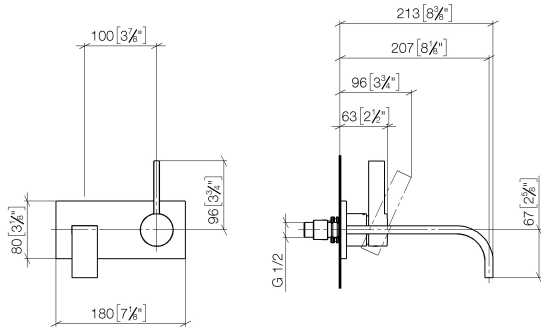

**MEM Wall-mounted single-lever basin mixer with cover plate without pop-up waste - Brushed Dark Platinum**

MEM

36 864 782 Product version from 10/1/2022

- 207mm projection
- fixed spout
- rectangular, air-enriched flow
- hole diameter spout 37 mm
- hole diameter single-lever mixer 57 mm
- cover plate 80 x 180 mm
- max. flow 5.7 l/min
- lead-free
- This product can help a building meet the requirements of Green Building Rating Systems, e.g. LEED®, BREEAM®, DGNB
- WRAS

**Required miscellaneous**

**Concealed wall-mounted single-lever mixer - 35 860 970 90**

- min. recess depth 75 mm
- max. recess depth 95 mm
- mixer can be placed above, to the left or to the right of the spout.

**MEM Wall-mounted single-lever basin mixer with cover plate without pop-up waste - Brushed Dark Platinum**

MEM

36 864 782 Product version from 10/1/2022  
mm [inches]

**Flow rate chart**

**Codes & Standards**

DIN 4109

EN 817

ISO 3822

Scottish Water  
Byelaws

UK Water Supply  
Regulations

Ü-Zeichen

MEM Wall-mounted single-lever basin mixer with cover plate without pop-up waste - Brushed Dark Platinum

---