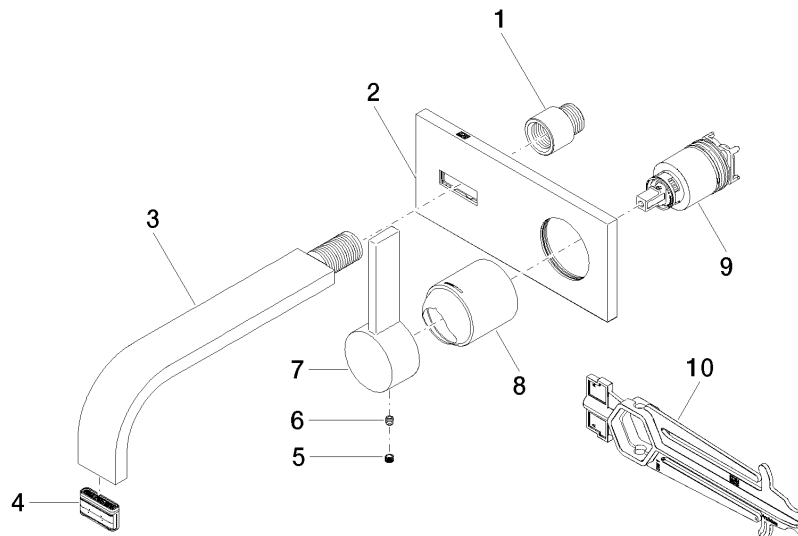

**Required miscellaneous**

**Concealed wall-mounted single-lever mixer - 35 860 970 90**

- min. recess depth 75 mm
- max. recess depth 95 mm
- mixer can be placed above, to the left or to the right of the spout.

DIN 4109

EN 817

ISO 3822

Scottish Water  
Byelaws

UK Water Supply  
Regulations

Ü-Zeichen

MEM Wall-mounted single-lever basin mixer with cover plate without pop-up waste - Brushed Dark Platinum

---

36 864 782 Product version from 10/1/2022

**Spare parts list**

No.	Item Number	Name	Quantity used	Delivery time
3	04 28 22 149 10-99	Spout for washstand wall mounting 200 x 35 x 11 mm - Brushed Dark Platinum	1.00	40
7	09 20 78 058-99	Handle Lever 23 x 26 x 119 mm - Brushed Dark Platinum	1.00	40
1	09 24 03 072 10 90	Extension 1/2" x 20 mm -	1.00	14
5	90 31 20 109 00 90	Plug -	1.00	14
6	90 31 11 030 00 90	Mounting Threaded pin with hexagon socket with cup point M5 x 5 mm -	1.00	14
4	90 29 03 109 00 90	Aerator insert 5,7 l/min. -	1.00	14
9	90 15 05 064 01 90	Single-lever mixer cartridge with adapter plate incl. installation spanner Ø 35 mm x 58,6 mm -	1.00	-
Spare part can no longer be ordered, please order the replacement item				
	9015050460190	Single-lever mixer cartridge with cartridge insert , torque wrench Ø 35 mm x 58,6 mm -		
2	90 11 01 186 00-99	Cover 80 x 180 x 9 mm - Brushed Dark Platinum	1.00	40
8	09 11 02 288-99	Cover Ø 45 x 55 mm - Brushed Dark Platinum	1.00	40
10	90 30 09 064 00 90	Spanner for cartridge nut -	1.00	14