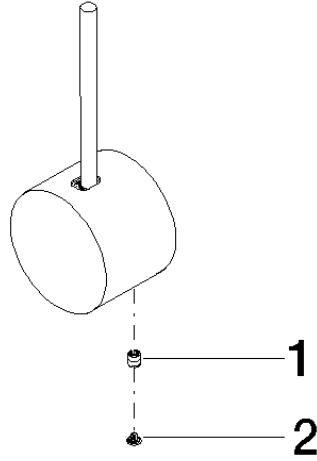

Handle for washstand wall mounting Kinematics Lever Ø 45 x 33 x115 mm -
Light Gold (PVD)

SPARE PARTS

90 20 66 022 00 Product version from 4/1/2025

	Light Gold (PVD)	90 20 66 022 00-26
	Chrome	90 20 66 022 00-00
	Brushed Platinum	90 20 66 022 00-06
	Dark Chrome	90 20 66 022 00-19
	Brushed Light Gold (PVD)	90 20 66 022 00-27
	Matte Black	90 20 66 022 00-33
	Brushed Dark Brass (PVD)	90 20 66 022 00-39
	Brushed Bronze (PVD)	90 20 66 022 00-42
	Brushed Champagne (22kt Gold)	90 20 66 022 00-46
	Champagne (22kt Gold)	90 20 66 022 00-47
	Brushed Chrome	90 20 66 022 00-93
	Brushed Dark Platinum	90 20 66 022 00-99

Handle for washstand wall mounting Kinematics Lever Ø 45 x 33 x115 mm -
Light Gold (PVD)

SPARE PARTS

90 20 66 022 00 Product version from 4/1/2025

Handle for washstand wall mounting Kinematics Lever Ø 45 x 33 x115 mm -
Light Gold (PVD)

SPARE PARTS

90 20 66 022 00 Product version from 4/1/2025

**Handle for washstand wall mounting Kinematics Lever Ø 45 x 33 x115 mm -
Light Gold (PVD)**

SPARE PARTS

90 20 66 022 00 Product version from 4/1/2025

Parts for other
finishes can be found
here: [Chrome](#)

Spare parts list

No.	Item Number	Name	Quantity used	Delivery time
2	09 31 20 113 90	Plug Ø 4,8 x 3,5 mm -	1.00	14
1	09 31 11 212 90	Bolt -	1.00	14