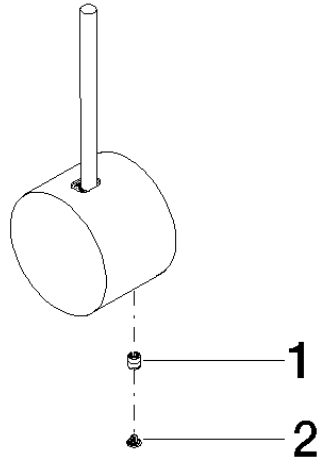

**Handle for washstand wall mounting Kinematics Lever Ø 45 x 33 x115 mm -
Brushed Light Gold (PVD)**

SPARE PARTS

90 20 66 022 00 Product version from 4/1/2025

	Brushed Light Gold (PVD)	90 20 66 022 00-27
	Chrome	90 20 66 022 00-00
	Brushed Platinum	90 20 66 022 00-06
	Dark Chrome	90 20 66 022 00-19
	Light Gold (PVD)	90 20 66 022 00-26
	Matte Black	90 20 66 022 00-33
	Brushed Dark Brass (PVD)	90 20 66 022 00-39
	Brushed Bronze (PVD)	90 20 66 022 00-42
	Brushed Champagne (22kt Gold)	90 20 66 022 00-46
	Champagne (22kt Gold)	90 20 66 022 00-47
	Brushed Chrome	90 20 66 022 00-93
	Brushed Dark Platinum	90 20 66 022 00-99

Handle for washstand wall mounting Kinematics Lever Ø 45 x 33 x115 mm -
Brushed Light Gold (PVD)

SPARE PARTS

90 20 66 022 00 Product version from 4/1/2025

Handle for washstand wall mounting Kinematics Lever Ø 45 x 33 x115 mm -
Brushed Light Gold (PVD)

SPARE PARTS

90 20 66 022 00 Product version from 4/1/2025

**Handle for washstand wall mounting Kinematics Lever Ø 45 x 33 x115 mm -
Brushed Light Gold (PVD)**

SPARE PARTS

90 20 66 022 00 Product version from 4/1/2025

Parts for other
finishes can be found
here: [Chrome](#)

Spare parts list

No.	Item Number	Name	Quantity used	Delivery time
2	09 31 20 113 90	Plug Ø 4,8 x 3,5 mm -	1.00	14
1	09 31 11 212 90	Bolt -	1.00	14