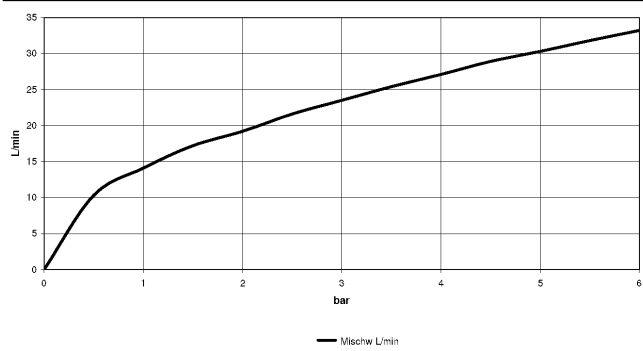

**Required miscellaneous**

**Concealed wall-mounted single-lever mixer -** 35 860 970 90

- min. recess depth 75 mm
- max. recess depth 95 mm

36 060 670 Product version from 6/1/2024

mm [inches]

Flow rate chart