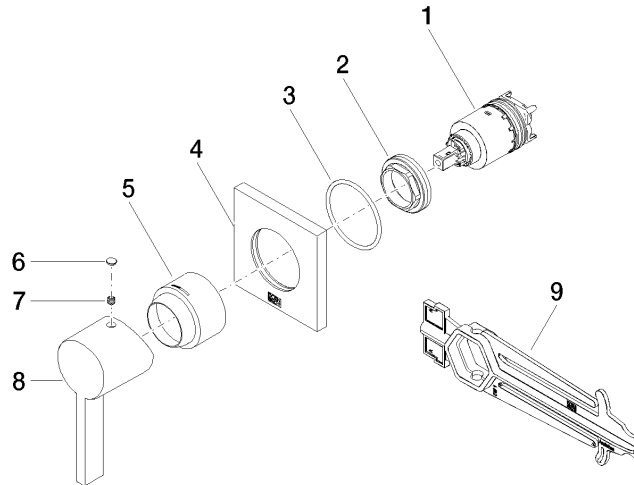

**Required miscellaneous**

**Concealed wall-mounted single-lever mixer -** 35 860 970 90

- min. recess depth 75 mm
- max. recess depth 95 mm

36 060 670 Product version from 6/1/2024

mm [inches]

Flow rate chart

## Concealed single-lever mixer with cover plate - Brushed Platinum

SERIES SPECIFIC

36 060 670 Product version from 6/1/2024

## Spare parts list

No.	Item Number	Name	Quantity used	Delivery time
	3 90 14 10 049 00 90	O-Ring 45,69 x 2,62 mm -	1.00	14
	6 90 31 20 087 00-06	Plug with O-ring Ø 7 x 2,1 mm - Brushed Platinum	1.00	20
	4 09 27 78 048-06	Rosette for mixer 80 x 80 x 9 mm - Brushed Platinum	1.00	20
	2 09 24 04 105 90	Mounting Ø 40 x 12 mm -	1.00	14
	9 90 30 09 064 00 90	Spanner for cartridge nut -	1.00	14
	7 90 31 11 112 00 90	Mounting Threaded pin M5 x 6 mm -	1.00	14
	1 90 15 05 064 01 90	Single-lever mixer cartridge with adapter plate incl. installation spanner Ø 35 mm x 58,6 mm -	1.00	-
	Spare part can no longer be ordered, please order the replacement item			
	9015050460190	Single-lever mixer cartridge with cartridge insert , torque wrench Ø 35 mm x 58,6 mm -		
	5 09 11 02 530-06	Cover Ø 45 x 34,5 mm - Brushed Platinum	1.00	20
	8 09 20 67 004-06	Handle Lever 45 x 46 x 116 mm - Brushed Platinum	1.00	20