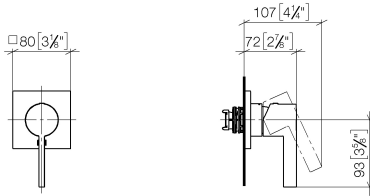

36 060 670 Product version from 6/1/2024

- cover plate 80 x 80 mm
- WRAS

	Brushed Platinum	36 060 670-06
	Chrome	36 060 670-00
	Platinum	36 060 670-08
	Dark Chrome	36 060 670-19
	Brushed Light Gold (PVD)	36 060 670-27
	Brushed Durabrass (23kt Gold)	36 060 670-28
	Matte Black	36 060 670-33
	Brushed Gold (PVD)	36 060 670-37
	Brushed Dark Brass (PVD)	36 060 670-39
	Brushed Bronze (PVD)	36 060 670-42
	Brushed Dark Bronze (PVD)	36 060 670-43
	Brushed Champagne (22kt Gold)	36 060 670-46
	Champagne (22kt Gold)	36 060 670-47
	Brushed Chrome	36 060 670-93
	Brushed Dark Platinum	36 060 670-99

**Required miscellaneous**

**Concealed wall-mounted single-lever mixer -** 35 860 970 90

- min. recess depth 75 mm
- max. recess depth 95 mm

36 060 670 Product version from 6/1/2024

mm [inches]

Flow rate chart

## Concealed single-lever mixer with cover plate - Brushed Platinum

SERIES SPECIFIC

36 060 670 Product version from 6/1/2024