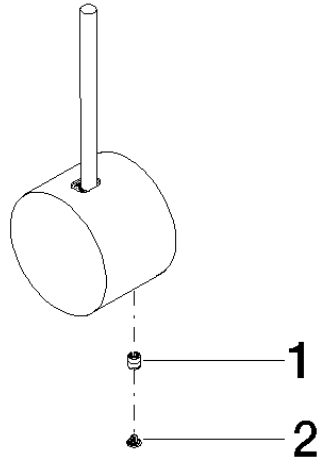

**Handle for washstand wall mounting Kinematics Lever Ø 45 x 33 x115 mm -
Brushed Dark Brass (PVD)**

SPARE PARTS

90 20 66 022 00 Product version from 4/1/2025

	Brushed Dark Brass (PVD)	90 20 66 022 00-39
	Chrome	90 20 66 022 00-00
	Brushed Platinum	90 20 66 022 00-06
	Dark Chrome	90 20 66 022 00-19
	Light Gold (PVD)	90 20 66 022 00-26
	Brushed Light Gold (PVD)	90 20 66 022 00-27
	Matte Black	90 20 66 022 00-33
	Brushed Bronze (PVD)	90 20 66 022 00-42
	Brushed Champagne (22kt Gold)	90 20 66 022 00-46
	Champagne (22kt Gold)	90 20 66 022 00-47
	Brushed Chrome	90 20 66 022 00-93
	Brushed Dark Platinum	90 20 66 022 00-99

Handle for washstand wall mounting Kinematics Lever Ø 45 x 33 x115 mm -
Brushed Dark Brass (PVD)

SPARE PARTS

90 20 66 022 00 Product version from 4/1/2025

Handle for washstand wall mounting Kinematics Lever Ø 45 x 33 x115 mm -
Brushed Dark Brass (PVD)

SPARE PARTS

90 20 66 022 00 Product version from 4/1/2025

**Handle for washstand wall mounting Kinematics Lever Ø 45 x 33 x115 mm -
Brushed Dark Brass (PVD)**

SPARE PARTS

90 20 66 022 00 Product version from 4/1/2025

Parts for other
finishes can be found
here: [Chrome](#)

Spare parts list

No.	Item Number	Name	Quantity used	Delivery time
2	09 31 20 113 90	Plug Ø 4,8 x 3,5 mm -	1.00	14
1	09 31 11 212 90	Bolt -	1.00	14